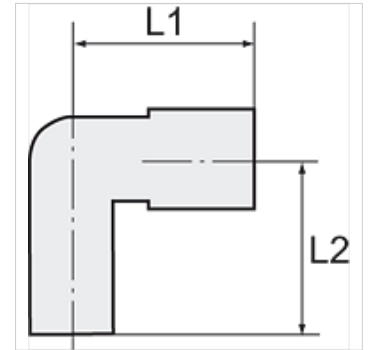

K-L-STECK STECKNIPPEL VB MINI

Union elbows with push-in plug, mini

HANSA FLEX

Properties

Working pressure Max. 10 bar, vacuum

Application Air, vacuum

Recommended hoses PU or PA (nylon)

Media Compressed air

Temp. range 0 °C to +60 °C

Material Plastic, Nickel plated brass

Contact pressure ring Plastic

Note

Further information on request

Description

Push-in fittings series manufactured in plastic and nickel-plated brass, space-saving miniature design.

Item

Identification	for external hose Ø	L1 (mm)	L2 (mm)	Push-in plugs (mm)
K- 07 40 50 07	3 mm	11,5	26,6	3
K- 07 40 50 08	4 mm	14,0	28,5	4
K- 07 40 50 09	6 mm	16,3	32,0	6