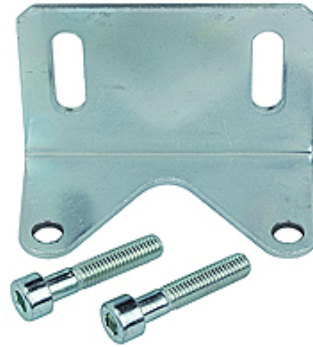

K-HALTERBEFESTIGUNG

Bracket mounting

HANSA FLEX

Description

Bracket mounting for high-pressure regulators

Item

Identification	Description
K- 07 25 05 24	Bracket mounting

Accessory for following products

K-HOCHDRUCKREGLER 60 BAR High-pressure regulators up to 60 bar