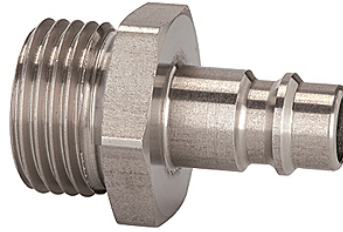

K-NIPPEL KUPPL NW7 AG VA 2

Plugs for couplings DN 7.2 - DN 7.8, stainless steel 1.4305, male

Properties

Material stainless steel 1.4305

Item

Identification	Designation	AF (mm)
K- 07 35 02 31	Plug G 1/4 male	17
K- 07 35 02 32	Plug G 3/8 male	19
K- 07 35 02 33	Plug G 1/2 male	24