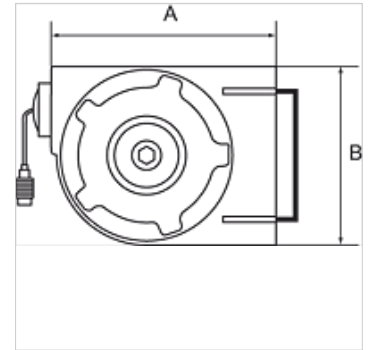

K-SCHL-AUFROLLER KOMPAKT

Hose reel, compact type

HANSA FLEX

Properties

Hose material	Polyurethane
Operating pressure	Max. 10 bar
Operating temperature	-10 °C to +40 °C
Swivel angle	180°
Connection	G 1/4
Inlet	Hose stem 8 mm
Housing	Rugged, impact-resistant polypropylene

Note

Further information on request

Description

A compact, lightweight hose reel for universal air applications whenever space is restricted.

Item

Identification	Hose size	A (mm)	B (mm)	Hose length (m)
K- 07 10 06 15	12 mm x 8 mm	340,0	245,0	7