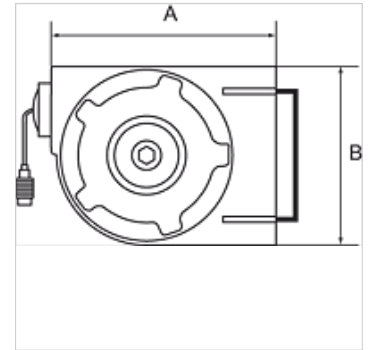

K-SCHL-AUFROLLER KOMPAKT

Hose reel, compact type

HANSA FLEX

Properties

Hose material	Polyurethane
Operating pressure	Max. 10 bar
Operating temperature	-10 °C to +40 °C
Swivel angle	180°
Connection	G 1/4
Inlet	Hose stem 8 mm
Housing	Rugged, impact-resistant polypropylene

Note

Further information on request

Description

A compact, lightweight hose reel for universal air applications whenever space is restricted.

Item

Identification	Hose size	A (mm)	B (mm)	Hose length (m)
K- 07 10 06 15	12 mm x 8 mm	340,0	245,0	7