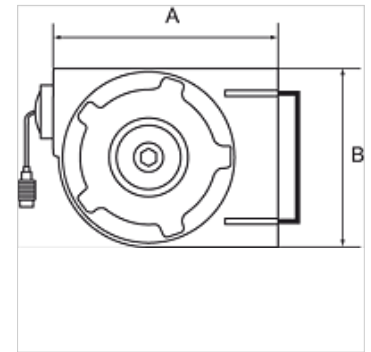

K-SCHL-AUFROLLER KOMPAKT

Hose reel, compact type

HANSA FLEX

Properties

Hose material	Polyurethane
Operating pressure	Max. 10 bar
Operating temperature	-10 °C to +40 °C
Swivel angle	180°
Connection	G 1/4
Inlet	Hose stem 8 mm
Housing	Rugged, impact-resistant polypropylene

Note

Further information on request

Description

A compact, lightweight hose reel for universal air applications whenever space is restricted.

Item

Identification	Hose size	A (mm)	B (mm)	Hose length (m)
K- 07 10 06 15	12 mm x 8 mm	340,0	245,0	7