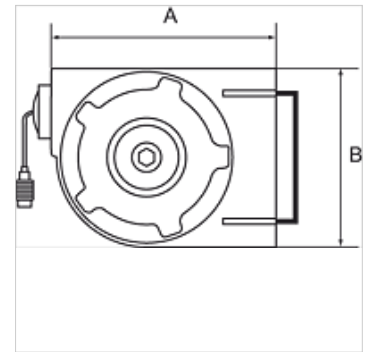

K-SCHL-AUFROLLER KOMPAKT

Hose reel, compact type

HANSA FLEX

Properties

Hose material	Polyurethane
Operating pressure	Max. 10 bar
Operating temperature	-10 °C to +40 °C
Swivel angle	180°
Connection	G 1/4
Inlet	Hose stem 8 mm
Housing	Rugged, impact-resistant polypropylene

Note

Further information on request

Description

A compact, lightweight hose reel for universal air applications whenever space is restricted.

Item

Identification	Hose size	A (mm)	B (mm)	Hose length (m)
K- 07 10 06 15	12 mm x 8 mm	340,0	245,0	7