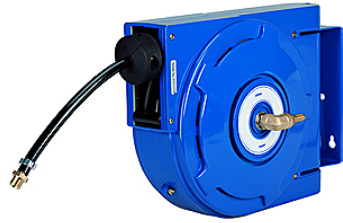

K-SCHL-AUFROLLER KOMPAKT

Hose reel, compact type

HANSA FLEX

Properties

Hose material	Polyurethane
Operating pressure	Max. 10 bar
Operating temperature	-10 °C to +40 °C
Swivel angle	180°
Connection	G 1/4
Inlet	Hose stem 8 mm
Housing	Rugged, impact-resistant polypropylene

Note

Further information on request

Description

A compact, lightweight hose reel for universal air applications whenever space is restricted.

Item

Identification	Hose size	A (mm)	B (mm)	Hose length (m)
K- 07 10 06 15	12 mm x 8 mm	340,0	245,0	7