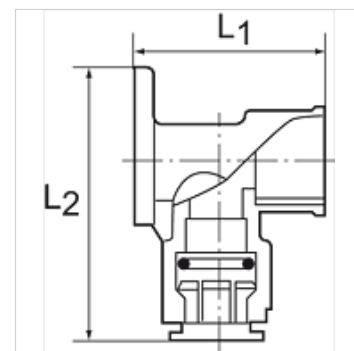

K-WANDWINKEL MS

wall elbows, brass

HANSA FLEX

Properties

Sealant NBR

Material Brass

Additional information

A detailed brochure containing installation instructions and information about pipe sizing is available for this product range

Item

Identification	Thread	for pipe external Ø	L1 (mm)	L2 (mm)
K- 07 10 08 65	1/2 BSP	15 mm	47,0	66,4
K- 07 10 08 66	3/4 BSP	22 mm	52,0	79,0