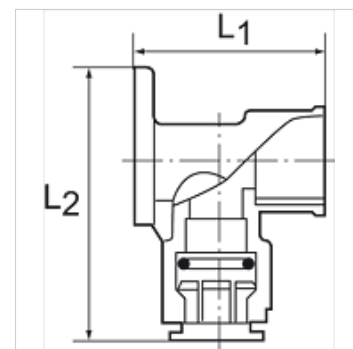

K-WANDWINKEL MS

wall elbows, brass

HANSA FLEX

Properties

Sealant NBR

Material Brass

Additional information

A detailed brochure containing installation instructions and information about pipe sizing is available for this product range

Item

Identification	Thread	for pipe external Ø	L1 (mm)	L2 (mm)
K- 07 10 08 65	1/2 BSP	15 mm	47,0	66,4
K- 07 10 08 66	3/4 BSP	22 mm	52,0	79,0