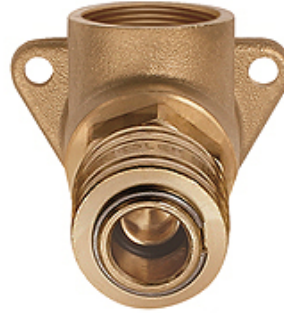

# K-W DECKEN SCHNELLVERSCHL

Wall plates with quick disconnect coupling DN 7.2, brass

## Properties

Operating pressure	0 - 35 bar
Media temperature	-20 °C to +100 °C
Housing	Brass
lock and seal	Industrial glue, mid hardened

## Description

1, 2 or 3-way distributor pieces made of brass, pre-assembled with quick disconnect coupling DN 7.2. Available with threaded connection inside or outside or nipple for adaptation into an existing quick disconnect coupling DN 7.2 to DN 7.8.