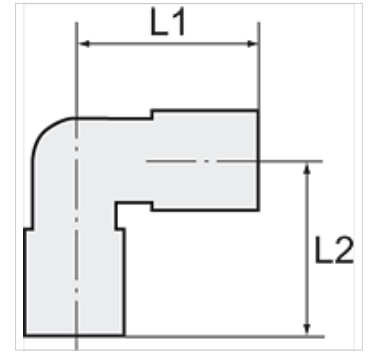

# K-W90 VERBINDER RED

Union elbows, reduced

**HANSA FLEX**

## Properties

**Working pressure** Max. 18 bar

**Sealant** Buna-N

**Material** Nickel-plated brass

## Item

| Identification | for hose                  | L1<br>(mm) | AF    |
|----------------|---------------------------|------------|-------|
| K- 07 40 41 31 | 8 mm / 6 mm - 6 mm / 4 mm | 22,5       | 10 mm |