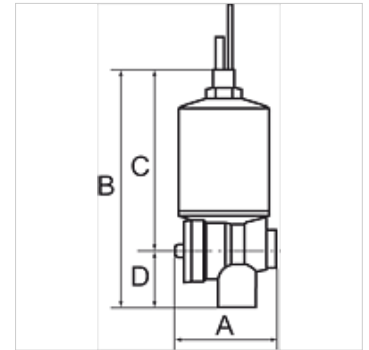

K-ABLASSVENTIL AUTO

Fully-automatic drain valve with Adapter G 1/8

HANSA FLEX

Properties

Operating pressure	min. 4 bar, max. 16 bar
Media	Condensate (emulsion)
Port container	G 1/8 male
Operating temperature	0 °C to +90 °C
Installation position	Bowl mounted– vertical ± 10%
Material	Hood :aus Messing, Gehäuse aus Kunststoff (PA)

Note

Further information on request

Description

For all size G 1/4 or larger filters, filter regulators, service units and combined units. Not suitable for our miniature Series nor for the »multifix« Series. Easier to mount than the standard manual drain valve.

Item

Identification	Drain-side thread	A (mm)	B	C (mm)	D (mm)	DN
K- 07 25 16 13	G 1/4 female	46,5	109.0 mm	83,0	26,0	4

Spare part for following products

K-FI REGL PC-BEHAEL MANO VARIOBLOC	Filter regulators with polycarbonate bowl and pressure gauge
K-FI REGL METALLBEHAE S MANO VARIOB	Filter regulators with metal bowl, incl. sight glass and pressure gauge
K-FI PC-BEHAELTER VARIOBLOC	Filters with polycarbonate bowl
K-FI METALLBEHAELTER SICHT VARIBLOC	Filters with metal bowl incl. sight glass
K-FI MIKRO PC-BEHAELTER VARIOBLOC	Micro-filters with polycarbonate bowl
K-FI MIKRO METALLBEH SICHT VARIOBLO	Micro-filters with metal bowl, incl. sight glass
K-WTEH 3-TLG PC-BEHAEL VARIOBLOC	Service units, 3-piece with polycarbonate bowl
K-WTEH 3-TLG MET SICH TROPF VARIOBL	Service units, 3-piece with metal bowl, incl. sight glass and metal sight dome
K-WTEH 2-TLG PC-BEHAEL VARIOBLOC	Service units, 2-piece with polycarbonate bowl
K-WTEH 2-TLG MET SICH TROPF VARIOBL	Service units, 2-piece with metal bowl, incl. sight glass and metal sight dome
K-FI REGL PC-BEHAEL H ABLV STANDARD	Filter regulators with polycarbonate bowl and semi-automatic drain valve
K-FI REGL PC-BEHAEL S H ABL STANDAR	Filter regulators with polycarbonate bowl, bowl guard and semi-automatic drain valve
K-FI REGL METALLBEHAE M ABLV STANDA	Filter regulators with metal bowl and manual drain valve
K-FI PC-BEHAELTER H ABLV STANDARD	Filters with polycarbonate bowl and semi-automatic drain valve
K-FI PC-BEHAELTER S H ABLV STANDARD	Filters with polycarbonate bowl, bowl guard and semi-automatic drain valve
K-FI METALLBEHAELTER M ALV STANDARD	Filters with metal bowl and manual drain valve
K-WTEH 2-TLG PC H ABLV STANDARD	Service units with polycarbonate bowl and semi-automatic drain valve
K-WTEH 2-TLG PC SCHU H ABL STANDARD	Service units with polycarbonate bowl, bowl guard and semi-automatic drain valve
K-WTEH 2-TLG MET M ABLV TRO STANDAD	Service units with metal bowl and manual drain valve, metal sight dome
K-WTEH 3-TLG PC H ABLV STANDARD	Service units with polycarbonate bowl and semi-automatic drain valve
K-WTEH 3-TLG PC SCHU H ABL STANDARD	Service units with polycarbonate bowl, bowl guard and semi-automatic drain valve
K-WTEH 3-TLG MET M ABLV TRO STANDAD	Service units with metal bowl and manual drain valve, metal sight dome
K-WTEH KOMBI PC-BEHAELTER S H ABLV	Combination service units with polycarbonate bowl, bowl guard and manual drain valve