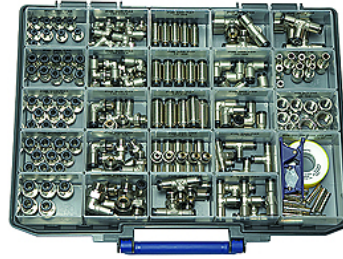

# K-BOX CLICK-CLOCK

Boxed set - click-clock

**HANSA FLEX**

## Properties

<b>Working pressure</b>	Max. 16 bar
<b>Operating temperature</b>	-20 °C to +80 °C
<b>Material</b>	Nickel-plated brass
<b>Contact pressure ring</b>	Hostaform
<b>O-ring</b>	NBR
<b>Clamping ring</b>	Stainless steel

## Description

45 male connectors G 1/8-4, G 1/8-6, G 1/4-8, G 3/8-8  
35 swivel type male elbows G 1/8-4, G 1/8-6, G 1/4-6, G 1/4-8, G 3/8-8  
15 unions 4, 6, 8 mm  
10 union elbows 6, 8 mm  
15 union tees 4, 6, 8 mm  
15 swivel type male branch tees G 1/8-6, G 1/4-6, G 1/4-8  
9 reducers with push-in plug 8/6, 10/6, 10/8  
10 plugs 6, 8 mm  
10 sockets G 1/8, G 1/4, G 3/8  
1 PTFE-sealing tape  
1 hose cutter

## Item

Identification	Designation
K- 07 40 35 24	Boxed set, >click-clock< Series push-in fittings