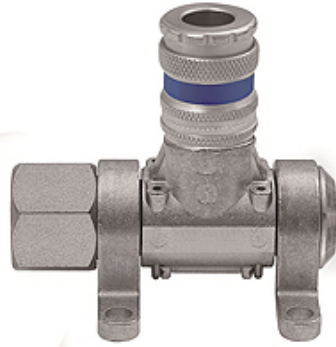

# K-DLV MULTI-LINK STANDARD

Compressed air distributor, type »Multi-Link« with quick disconnect standard couplings DN 7.6

**HANSA FLEX**

## Properties

<b>Operating pressure</b>	Max. 16 bar
<b>Temp. range</b>	-20 °C to +100 °C
<b>Material</b>	Galvanised steel / brass
<b>Connection</b>	G 1/2 female
<b>Media</b>	Compressed air, non-corrosive gases
<b>Sealant</b>	NBR

## Description

Modular distributor system for flexible workplace design, can be rotated 180°. Equipped for 1 to 5 bleed units:  
- DN 7.6 standard quick disconnect couplings.