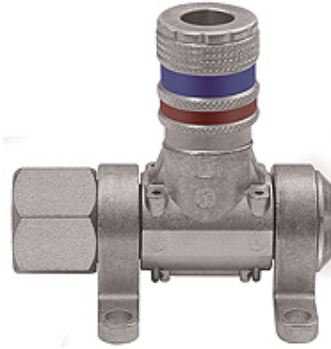

K-DLV MULTI-LINK SCHNELLVER

Compressed air distributor, type »Multi-Link« quick disconnect safety couplings DN 7.6

HANSA FLEX

Properties

Operating pressure	Max. 16 bar
Temp. range	-20 °C to +80 °C
Material	Galvanised steel / brass
Connection	G 1/2 female
Media	Compressed air, non-corrosive gases
Sealant	NBR

Note

Further information on request

Description

Modular distributor system for flexible workplace design, can be rotated 180°. Equipped for 1 to 5 bleed units:
- DN 7.6 quick disconnect safety couplings.