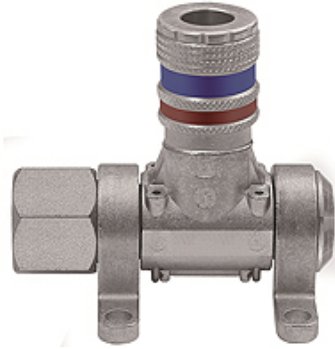

K-DLV MULTI-LINK SCHNELLVER

Compressed air distributor, type »Multi-Link« quick disconnect safety couplings DN 7.6

HANSA FLEX

Properties

Operating pressure	Max. 16 bar
Temp. range	-20 °C to +80 °C
Material	Galvanised steel / brass
Connection	G 1/2 female
Media	Compressed air, non-corrosive gases
Sealant	NBR

Note

Further information on request

Description

Modular distributor system for flexible workplace design, can be rotated 180°. Equipped for 1 to 5 bleed units:
- DN 7.6 quick disconnect safety couplings.