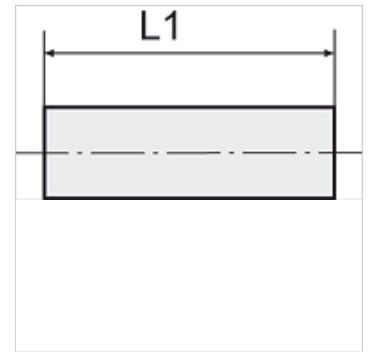

K-MUFFEN SK

Sockets with outer hex

Properties

Working pressure	10 bar
Media temperature	max. +90 °C
Ambient temperature	Max. +90 °C
Material	Brass with a bare metal surface

Note

The dimensions of the standard screw fittings may change slightly during the life of the catalogue as a result of optimisation processes.
Further information on request

Additional information

Further types and dimensions on request.

Item

Identification	Thread	L1 (mm)	AF
K- 07 40 00 41	M 5	12,0	8 mm
K- 07 40 00 42	G 1/8	22,0	14 mm
K- 07 40 00 43	G 1/4	26,0	17 mm
K- 07 40 00 44	G 3/8	26,0	22 mm
K- 07 40 00 45	G 1/2	30,0	27 mm
K- 07 40 00 46	G 3/4	36,0	32 mm
K- 07 40 00 47	G 1	40,0	41 mm