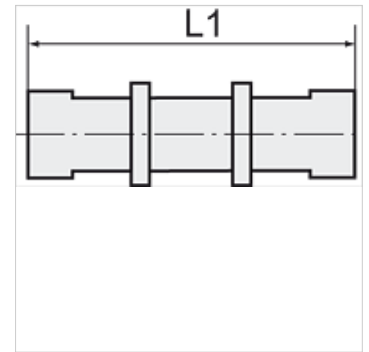

## Properties

**Working pressure** Max. 18 bar

**Sealant** Buna-N

**Material** Nickel-plated brass

## Item

Identification	for hose	L1 (mm)	AF
K- 07 40 40 95	8 mm / 6 mm - 6 mm / 4 mm	35,0	14 mm