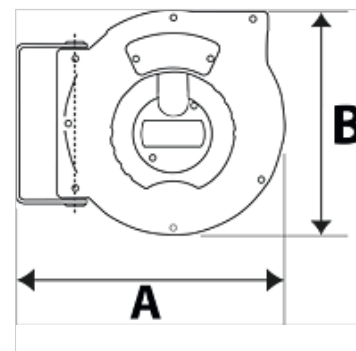

# K-SCHL-AUFROLLER STANDARD

Hose reel - standard type

**HANSA FLEX**

## Properties

Hose material	Polyurethane (PUR)
Operating temperature	max +40 °C
Application	for compressed air and water
Swivel angle	150°

## Description

Hose reel with automatic rewind and spring assembly. Robust hose locking mechanism, impact resistant plastic casing. Swivel wall mount made made from coated steel. Easy mounting on the wall or ceiling.

## Item

Identification	Hose size	A (mm)	B (mm)	Thread outlet	Thread inlet	Max. working pressure (bar)	Hose lenght (m)
K- 07 10 11 03	12 mm x 8 mm	325,0	275,0	G 1/4 AG	G 1/4 fem	10	9
K- 07 10 11 04	12 mm x 8 mm	355,0	315,0	G 1/4 AG	G 1/4 fem	15	12