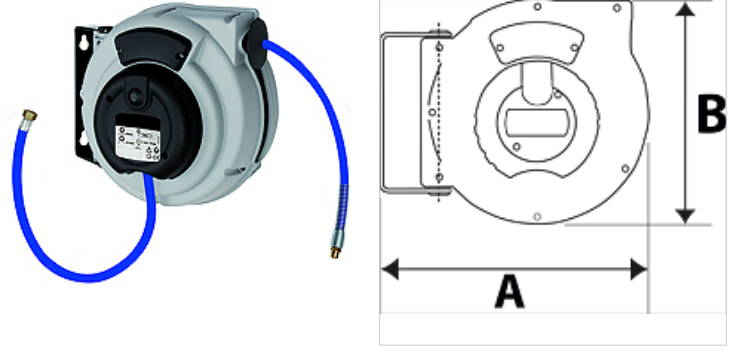

K-SCHL-AUFROLLER STANDARD

Hose reel - standard type

HANSA FLEX

Properties

Hose material	Polyurethane (PUR)
Operating temperature	max +40 °C
Application	for compressed air and water
Swivel angle	150°

Note

Further information on request

Description

Hose reel with automatic rewind and spring assembly. Robust hose locking mechanism, impact resistant plastic casing. Swivel wall mount made made from coated steel. Easy mounting on the wall or ceiling.

Item

Identification	Hose size	A (mm)	B (mm)	Thread outlet	Thread inlet	Max. working pressure (bar)	Hose lenght (m)
K- 07 10 11 03	12 mm x 8 mm	325,0	275,0	G 1/4 AG	G 1/4 fem	10	9
K- 07 10 11 04	12 mm x 8 mm	355,0	315,0	G 1/4 AG	G 1/4 fem	15	12