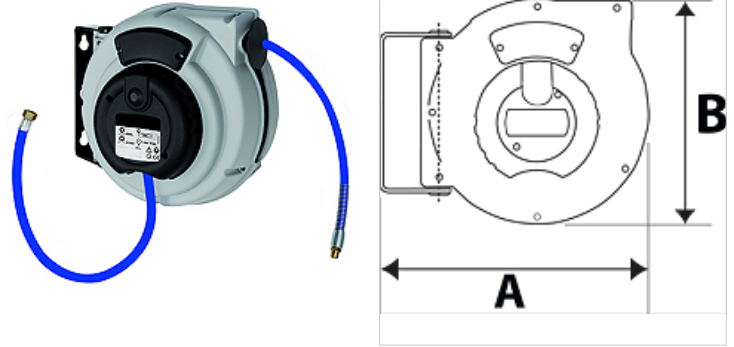

# K-SCHL-AUFROLLER STANDARD

Hose reel - standard type

**HANSA FLEX**

## Properties

|                       |                              |
|-----------------------|------------------------------|
| Hose material         | Polyurethane (PUR)           |
| Operating temperature | max +40 °C                   |
| Application           | for compressed air and water |
| Swivel angle          | 150°                         |

## Description

Hose reel with automatic rewind and spring assembly. Robust hose locking mechanism, impact resistant plastic casing. Swivel wall mount made made from coated steel. Easy mounting on the wall or ceiling.

## Item

| Identification | Hose size    | A<br>(mm) | B<br>(mm) | Thread outlet | Thread inlet | Max. working pressure<br>(bar) | Hose lenght<br>(m) |
|----------------|--------------|-----------|-----------|---------------|--------------|--------------------------------|--------------------|
| K- 07 10 11 03 | 12 mm x 8 mm | 325,0     | 275,0     | G 1/4 AG      | G 1/4 fem    | 10                             | 9                  |
| K- 07 10 11 04 | 12 mm x 8 mm | 355,0     | 315,0     | G 1/4 AG      | G 1/4 fem    | 15                             | 12                 |