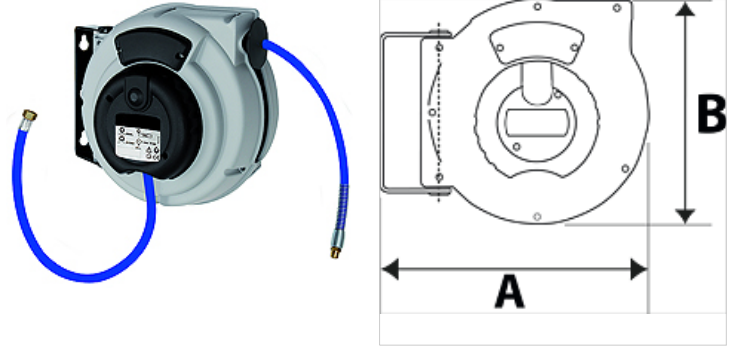

# K-SCHL-AUFROLLER STANDARD

Hose reel - standard type

**HANSA FLEX**

## Properties

Hose material	Polyurethane (PUR)
Operating temperature	max +40 °C
Application	for compressed air and water
Swivel angle	150°

## Description

Hose reel with automatic rewind and spring assembly. Robust hose locking mechanism, impact resistant plastic casing. Swivel wall mount made made from coated steel. Easy mounting on the wall or ceiling.

## Item

Identification	Hose size	A (mm)	B (mm)	Thread outlet	Thread inlet	Max. working pressure (bar)	Hose length (m)
K- 07 10 11 03	12 mm x 8 mm	325,0	275,0	G 1/4 AG	G 1/4 fem	10	9
K- 07 10 11 04	12 mm x 8 mm	355,0	315,0	G 1/4 AG	G 1/4 fem	15	12