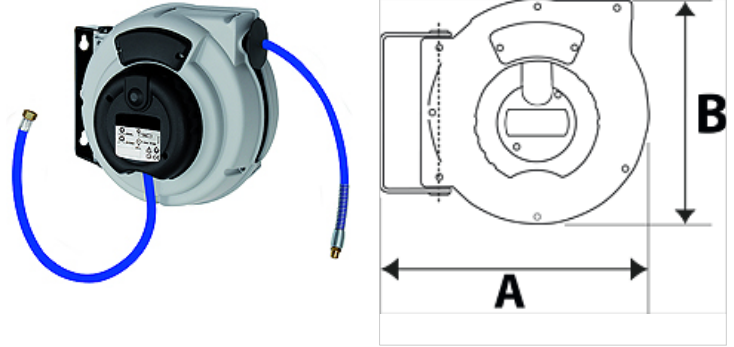

# K-SCHL-AUFROLLER STANDARD

Hose reel - standard type

**HANSA FLEX**

## Properties

<b>Hose material</b>	Polyurethane (PUR)
<b>Operating temperature</b>	max +40 °C
<b>Application</b>	for compressed air and water
<b>Swivel angle</b>	150°

## Description

Hose reel with automatic rewind and spring assembly. Robust hose locking mechanism, impact resistant plastic casing. Swivel wall mount made made from coated steel. Easy mounting on the wall or ceiling.

## Item

Identification	Hose size	A (mm)	B (mm)	Thread outlet	Thread inlet	Max. working pressure (bar)	Hose lenght (m)
K- 07 10 11 03	12 mm x 8 mm	325,0	275,0	G 1/4 AG	G 1/4 fem	10	9
K- 07 10 11 04	12 mm x 8 mm	355,0	315,0	G 1/4 AG	G 1/4 fem	15	12