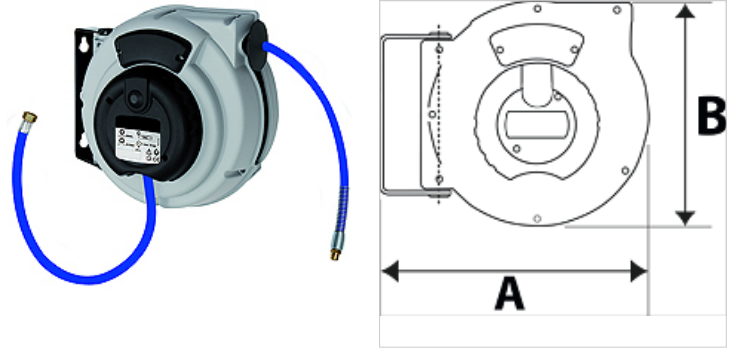

K-SCHL-AUFROLLER STANDARD

Hose reel - standard type

HANSA FLEX

Properties

Hose material	Polyurethane (PUR)
Operating temperature	max +40 °C
Application	for compressed air and water
Swivel angle	150°

Note

Further information on request

Description

Hose reel with automatic rewind and spring assembly. Robust hose locking mechanism, impact resistant plastic casing. Swivel wall mount made made from coated steel. Easy mounting on the wall or ceiling.

Item

Identification	Hose size	A (mm)	B (mm)	Thread outlet	Thread inlet	Max. working pressure (bar)	Hose lenght (m)
K- 07 10 11 03	12 mm x 8 mm	325,0	275,0	G 1/4 AG	G 1/4 fem	10	9
K- 07 10 11 04	12 mm x 8 mm	355,0	315,0	G 1/4 AG	G 1/4 fem	15	12