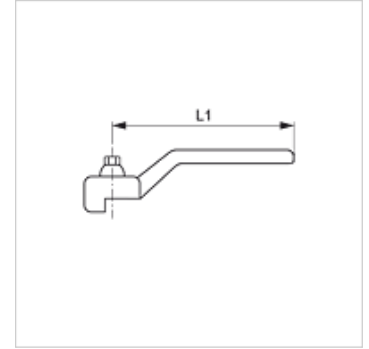

# ND GRIFF

Handle for ND ball valve

## Properties

**suitable for** Low pressure ball valve

**Material** Steel

## Item

Identification	for ball valve	L1 (mm)
ND GRIFF DN 06 13	DN 06 - 12	80,0
ND GRIFF DN 20 25	DN 19 / DN 25	113,0
ND GRIFF DN 32 40	DN 31 / DN 38	137,5
ND GRIFF DN 50	DN 51	157,0
ND GRIFF DN 65	DN 65	197,0
ND GRIFF DN 100	DN 76 - DN 100	250,0

DN = Nominal diameter, nominal width