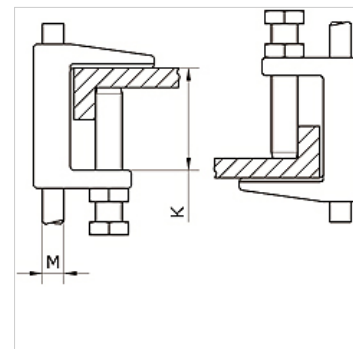

K-KLEMMBUEGEL

Clamp strap

HANSA FLEX

Properties

Material nickel plated iron

Item

Identification	K (mm)	Ø (mm)
K- 07 40 54 91	18	9,0