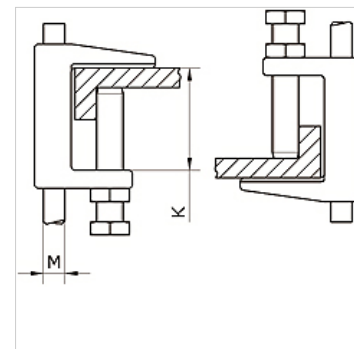

K-KLEMMBUEGEL

Clamp strap

HANSA FLEX

Properties

Material nickel plated iron

Item

Identification	K (mm)	Ø (mm)
K- 07 40 54 91	18	9,0