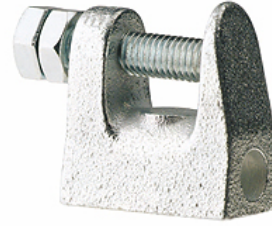

K-KLEMMBUEGEL IG

Clamp strap with female thread

Properties

Material nickel plated iron

Item

Identification	Thread	K (mm)
K- 07 40 54 92	M 8	18