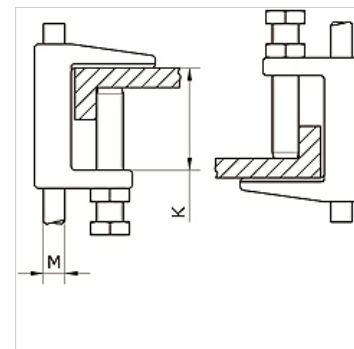

K-KLEMMBUEGEL IG

Clamp strap with female thread

Properties

Material nickel plated iron

Item

Identification	Thread	K (mm)
K- 07 40 54 92	M 8	18