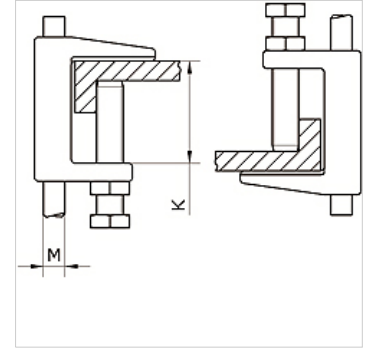

K-KLEMMBUEGEL IG

Clamp strap with female thread

Properties

Material nickel plated iron

Item

Identification	Thread	K (mm)
K- 07 40 54 92	M 8	18