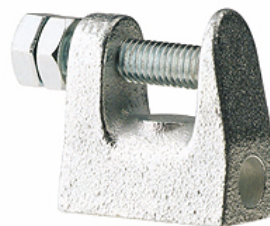

K-KLEMMBUEGEL IG

Clamp strap with female thread

Properties

Material nickel plated iron

Item

Identification	Thread	K (mm)
K- 07 40 54 92	M 8	18