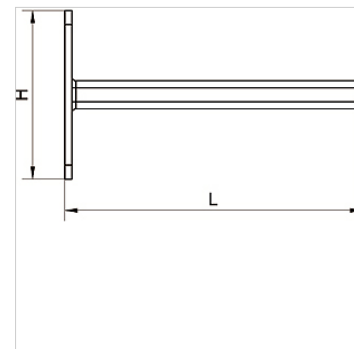

K-KONSOLE STAHL VS INFI

Console made of steel galvanized

Properties

Material Galvanised steel

Item

Identification	H (mm)	L (mm)	Length (m)
K- 07 40 54 90	120,0	280,0	0,280