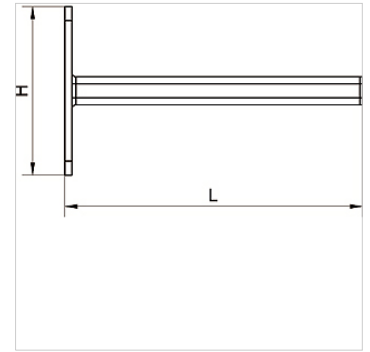

K-KONSOLE STAHL VS INFI

Console made of steel galvanized

Properties

Material Galvanised steel

Item

Identification	H (mm)	L (mm)	Length (m)
K- 07 40 54 90	120,0	280,0	0,280