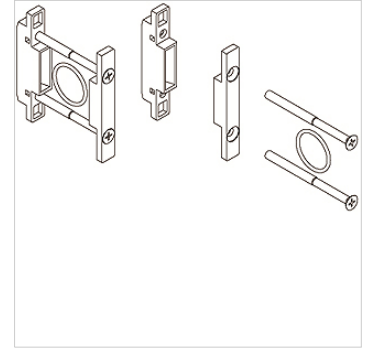

K-KOP PACKET WAND HANSA PRO

Coupling package wall mounting, HANSA PRO

HANSA FLEX

Properties

Installation position	Any
use	Coupling of all devices

Item

Identification	Designation
K- 07 25 22 37	2 mounting elements, for wall mounting, 2 screws, O-ring