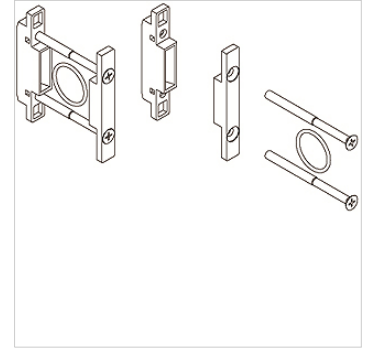

# K-KOP PACKET WAND HANSA PRO

Coupling package wall mounting, HANSA PRO

**HANSA FLEX**

## Properties

Installation position	Any
use	Coupling of all devices

## Item

Identification	Designation
K- 07 25 22 37	2 mounting elements, for wall mounting, 2 screws, O-ring