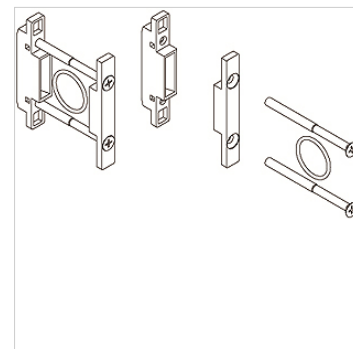

K-KOP PACKET WAND HANSA PRO

Coupling package wall mounting, HANSA PRO

HANSA FLEX

Properties

Installation position	Any
use	Coupling of all devices

Item

Identification	Designation
K- 07 25 22 37	2 mounting elements, for wall mounting, 2 screws, O-ring