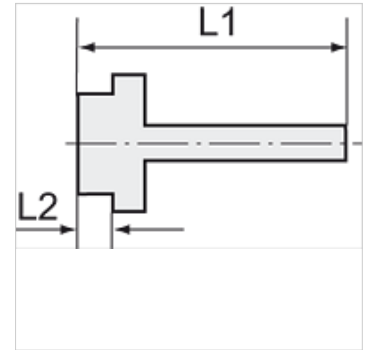

K-EST 12 MS

Male stems for coupling NW12 MS

Properties

Working pressure	10 bar
Media temperature	max. +90 °C
Ambient temperature	Max. +90 °C
Material	Brass with a bare metal surface

Note

The dimensions of the standard screw fittings may change slightly during the life of the catalogue as a result of optimisation processes. Further information on request

Additional information

Further types and dimensions on request.

Item

Identification	Thread	for hose	L1 (mm)	L2 (mm)	AF
K- 07 35 00 88	G 1/2	LW 16 mm	58,0	10,0	20 mm