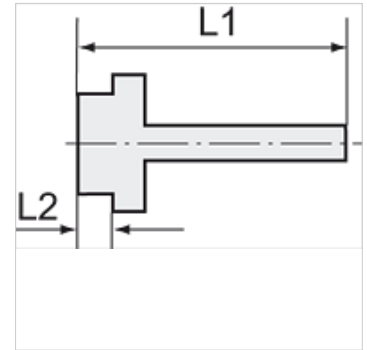

## Note

The dimensions of the standard screw fittings may change slightly during the life of the catalogue as a result of optimisation processes. Further information on request

## Item

Identification	Thread	for hose	L1 (mm)	L2 (mm)	AF
K- 07 35 00 88	G 1/2	LW 16 mm	58,0	10,0	20 mm