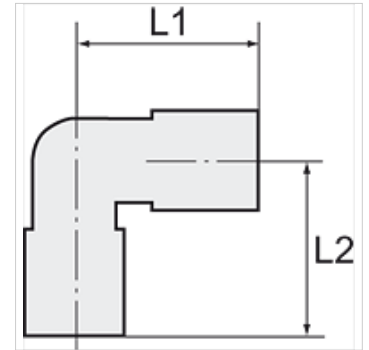

# K-W90 VERBINDER MS NI

Union elbows

**HANSA FLEX**

## Properties

**Working pressure** Max. 18 bar

**Sealant** Buna-N

**Material** Nickel-plated brass