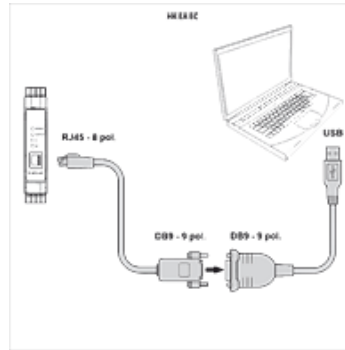

Properties

Use For proportional amplifier HK EBM AS

Description

For connecting the digital proportional amplifier HK EBM AS to the computer. Transfer rate up to 225 kbit/s. An external power supply is not necessary (done over a USB connection).

Item

Identification	Length (m)	Design	Weight (kg)
HK E A PS USB DB9	0,45	1x USB, 1x DB9	0,2
HK E C PS DB9 RJ45	2,50	1x DB9, 1x RJ45	0,2

Accessory for following products

HK EBM AS Proportional amplifier digital