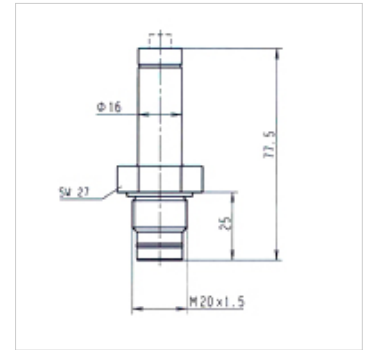

HK VA PIS M

Clogging indicator mechanical

HANSA FLEX

Properties

Connection M 20x1.5

Use For pressure filters FI MD 315, FI HD 400

Description

Clogging display, mechanical version, for pressure filters

Item

Identification	Type	Switching point (bar)	Weight (kg)
HK VA PIS 3095 5 M	optical	5,0	0,10

Accessory for following products

FI MD 315	Medium pressure filter 315 bar
FI MD GEH	High pressure filter 400bar
FI HD 400	High pressure filter 400bar
FI HD GEH	High pressure filter 400bar