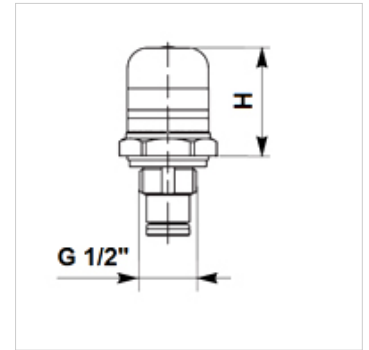

HK VA OPT

Clogging indicator optical

Properties

Connection G 1/2"

Note

Cannot be used for pressure filters FI HD 400, FI MD 315 or their housings FI HD GEH, FI MD GEH

Item

Identification	H (mm)	Type	Weight (kg)
HK VA V8	40	optical	0,14