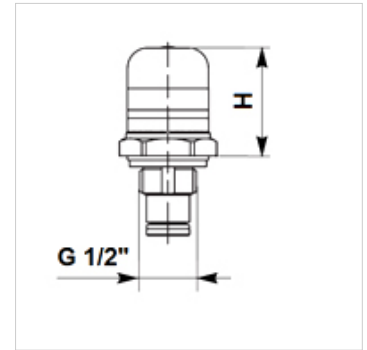

HK VA OPT

Clogging indicator optical

Properties

Connection G 1/2"

Note

Cannot be used for pressure filters FI HD 400, FI MD 315 or their housings FI HD GEH, FI MD GEH

Item

Identification	H (mm)	Type	Weight (kg)
HK VA V8	40	optical	0,14