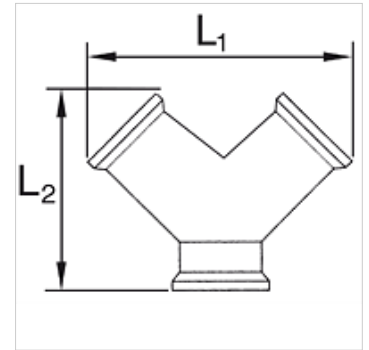

K-VT 2-FACH MS NI

Distributors, 2 outlets, nickel-plated brass

HANSA FLEX

Características

Presión de servicio máx. 10 bar

Material Latón niquelado

Nota

Otras especificaciones a petición.

Artículo

Denominación	Rosca	Outlets	L1 (mm)	L2 (mm)
K- 07 40 40 14	G 1/8 male	2 x female	29,0	32,0
K- 07 40 40 15	G 1/4 male	2 x female	36,0	38,0
K- 07 40 45 63	G 3/8 male	2 x female	41,0	42,5
K- 07 40 45 62	G 1/2 male	2 x female	53,0	53,0
K- 07 40 45 66	G 1/8 female	2 x female	29,0	26,5
K- 07 40 40 82	G 1/4 female	2 x female	36,0	32,0
K- 07 40 40 85	G 3/8 female	2 x female	41,0	37,0
K- 07 40 40 86	G 1/2 female	2 x female	53,0	45,0