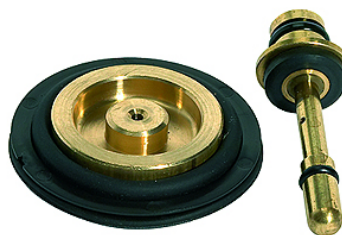

# K-VERSCHLEI-SATZ VARIOBLOC

Set of wearing parts

**HANSA FLEX**

## Descripción

diaphragm, sealing cone, seal

## Artículo

Denominación	Descripción
K- 07 25 16 92	Set of wearing parts (diaphragm, sealing cone, seal). Compatible with G 1/4, G 3/8
K- 07 25 16 93	Set of wearing parts (diaphragm, sealing cone, seal). Compatible with G 1/2, G 3/4, G 1

## es pieza de repuesto para los siguientes productos

K-DRG VARIOBLOC	Pressure regulators
K-DRG DRVS VARIOBLOC	Pressure regulators with pressure supply at both ends
K-FI REGL PC-BEHAEL MANO VARIOBLOC	Filter regulators with polycarbonate bowl and pressure gauge
K-FI REGL METALLBEHAEL S MANO VARIOB	Filter regulators with metal bowl, incl. sight glass and pressure gauge
K-WTEH 3-TLG PC-BEHAEL VARIOBLOC	Service units, 3-piece with polycarbonate bowl
K-WTEH 3-TLG MET SICH TROPF VARIOBL	Service units, 3-piece with metal bowl, incl. sight glass and metal sight dome
K-WTEH 2-TLG PC-BEHAEL VARIOBLOC	Service units, 2-piece with polycarbonate bowl
K-WTEH 2-TLG MET SICH TROPF VARIOBL	Service units, 2-piece with metal bowl, incl. sight glass and metal sight dome