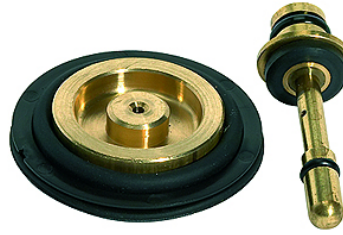

K-VERSCHLEI-SATZ VARIOBLOC

Set of wearing parts

HANSA FLEX

Descripción

diaphragm, sealing cone, seal

Artículo

Denominación	Descripción
K- 07 25 16 92	Set of wearing parts (diaphragm, sealing cone, seal). Compatible with G 1/4, G 3/8
K- 07 25 16 93	Set of wearing parts (diaphragm, sealing cone, seal). Compatible with G 1/2, G 3/4, G 1

es pieza de repuesto para los siguientes productos

K-DRG VARIOBLOC	Pressure regulators
K-DRG DRVS VARIOBLOC	Pressure regulators with pressure supply at both ends
K-FI REGL PC-BEHAEL MANO VARIOBLOC	Filter regulators with polycarbonate bowl and pressure gauge
K-FI REGL METALLBEHAE S MANO VARIOB	Filter regulators with metal bowl, incl. sight glass and pressure gauge
K-WTEH 3-TLG PC-BEHAEL VARIOBLOC	Service units, 3-piece with polycarbonate bowl
K-WTEH 3-TLG MET SICH TROPF VARIOBL	Service units, 3-piece with metal bowl, incl. sight glass and metal sight dome
K-WTEH 2-TLG PC-BEHAEL VARIOBLOC	Service units, 2-piece with polycarbonate bowl
K-WTEH 2-TLG MET SICH TROPF VARIOBL	Service units, 2-piece with metal bowl, incl. sight glass and metal sight dome