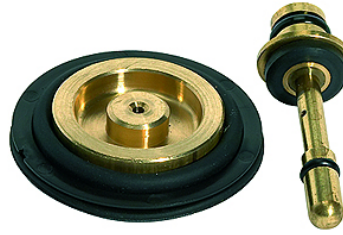

K-VERSCHLEI-SATZ VARIOBLOC

Set of wearing parts

HANSA FLEX

Descripción

diaphragm, sealing cone, seal

Artículo

Denominación	Descripción
K- 07 25 16 92	Set of wearing parts (diaphragm, sealing cone, seal). Compatible with G 1/4, G 3/8
K- 07 25 16 93	Set of wearing parts (diaphragm, sealing cone, seal). Compatible with G 1/2, G 3/4, G 1

es pieza de repuesto para los siguientes productos

K-DRG VARIOBLOC	Pressure regulators
K-DRG DRVS VARIOBLOC	Pressure regulators with pressure supply at both ends
K-FI REGL PC-BEHAEL MANO VARIOBLOC	Filter regulators with polycarbonate bowl and pressure gauge
K-FI REGL METALLBEHAEL S MANO VARIOB	Filter regulators with metal bowl, incl. sight glass and pressure gauge
K-WTEH 3-TLG PC-BEHAEL VARIOBLOC	Service units, 3-piece with polycarbonate bowl
K-WTEH 3-TLG MET SICH TROPF VARIOBL	Service units, 3-piece with metal bowl, incl. sight glass and metal sight dome
K-WTEH 2-TLG PC-BEHAEL VARIOBLOC	Service units, 2-piece with polycarbonate bowl
K-WTEH 2-TLG MET SICH TROPF VARIOBL	Service units, 2-piece with metal bowl, incl. sight glass and metal sight dome