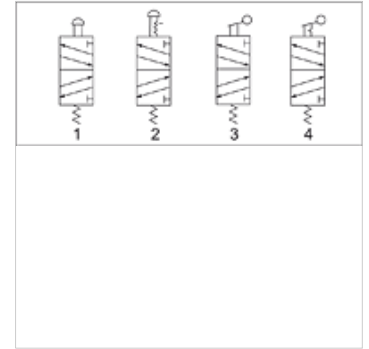

# K-WV 5/2 MANU PILZTAS NOT SCHALT M5

5/2-way valve, manually operated, with mushroom pushbutton and emergency latch, bistable, for panel mounting

**HANSA FLEX**

## Características

Presión de servicio	0 - 10 bar
Rango de temperatura	-20 °C to +70 °C
Medic. valor de flujo	At P1 = 8 bar, P2 = 6 bar and pressure drop $\Delta p$ = 1 bar
Cuerpo de válv.	Aluminium alloy