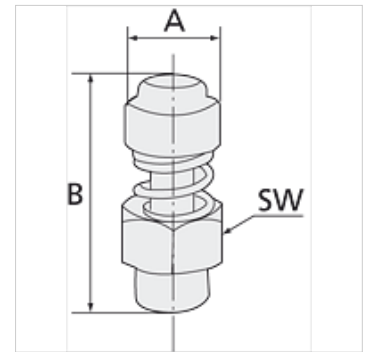

K-SCHALLDAE FEDEREINSTELLUNG

Adjustable spring silencers

HANSA FLEX

Características

Presión de servicio máx. 12 bares

Temperatura de servicio -10 °C to +80 °C

Nota

Otras especificaciones a petición.

Artículo

Denominación	Rosca	A (mm)	B máx. (mm)	B mín. (mm)	SW
K- 07 40 34 64	G 1/8	12,0	28,0	26,0	13 mm
K- 07 40 34 65	G 1/4	14,0	32,0	30,0	15 mm
K- 07 40 34 66	G 3/8	17,0	38,0	36,0	22 mm
K- 07 40 34 67	G 1/2	17,0	39,0	37,0	22 mm
K- 07 40 34 68	G 3/4	32,0	50,0	46,0	30 mm
K- 07 40 34 69	G 1	32,0	50,0	47,0	36 mm