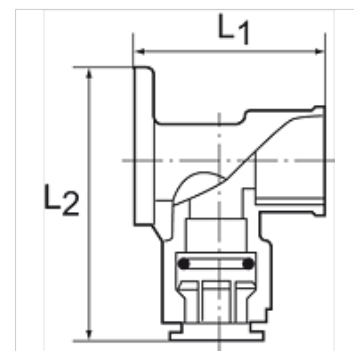

K-WANDWINKEL MS

wall elbows, brass

HANSA FLEX

Características

Material obturador NBR

Material Latón

Información adicional

A detailed brochure containing installation instructions and information about pipe sizing is available for this product range

Artículo

Denominación	Rosca	para Ø exterior tubo	L1 (mm)	L2 (mm)
K- 07 10 08 65	1/2 BSP	15 mm	47,0	66,4
K- 07 10 08 66	3/4 BSP	22 mm	52,0	79,0