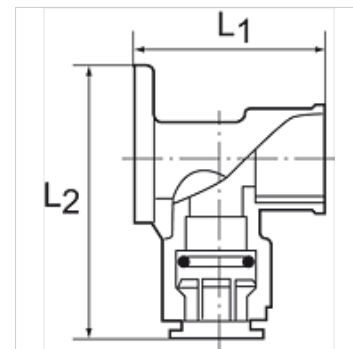

K-WANDWINKEL MS

wall elbows, brass

HANSA FLEX

Características

Material obturador NBR

Material Latón

Información adicional

A detailed brochure containing installation instructions and information about pipe sizing is available for this product range

Artículo

Denominación	Rosca	para Ø exterior tubo	L1 (mm)	L2 (mm)
K- 07 10 08 65	1/2 BSP	15 mm	47,0	66,4
K- 07 10 08 66	3/4 BSP	22 mm	52,0	79,0