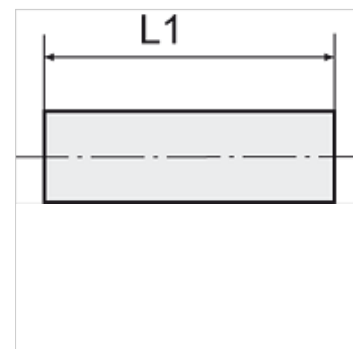

K-MUFFEN SK

Sockets with outer hex

Características

Presión de funcionamiento	10 bar
Temper. de medios	max. +90 °C
Temp. entorno	Max. +90 °C
Material	Brass with a bare metal surface

Nota

The dimensions of the standard screw fittings may change slightly during the life of the catalogue as a result of optimisation processes. Otras especificaciones a petición.

Información adicional

Further types and dimensions on request.

Artículo

Denominación	Rosca	L1 (mm)	SW
K- 07 40 00 41	M 5	12,0	8 mm
K- 07 40 00 42	G 1/8	22,0	14 mm
K- 07 40 00 43	G 1/4	26,0	17 mm
K- 07 40 00 44	G 3/8	26,0	22 mm
K- 07 40 00 45	G 1/2	30,0	27 mm
K- 07 40 00 46	G 3/4	36,0	32 mm
K- 07 40 00 47	G 1	40,0	41 mm