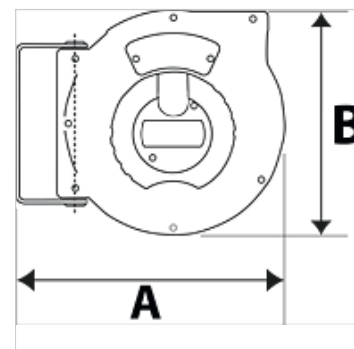

# K-SCHL-AUFROLLER STANDARD

Hose reel - standard type

**HANSA FLEX**

## Características

Material del tubo flexible	Polyurethane (PUR)
Temperatura de servicio	max +40 °C
Aplicación	for compressed air and water
Ángulo de giro	150°

## Descripción

Hose reel with automatic rewind and spring assembly. Robust hose locking mechanism, impact resistant plastic casing. Swivel wall mount made made from coated steel. Easy mounting on the wall or ceiling.

## Artículo

Denominación	Medida de mang.	A (mm)	B (mm)	Rosca salida	Rosca entrada	Presión de servicio máx. (bar)	Long. manguera (m)
K- 07 10 11 03	12 mm x 8 mm	325,0	275,0	G 1/4 AG	G 1/4 fem	10	9
K- 07 10 11 04	12 mm x 8 mm	355,0	315,0	G 1/4 AG	G 1/4 fem	15	12