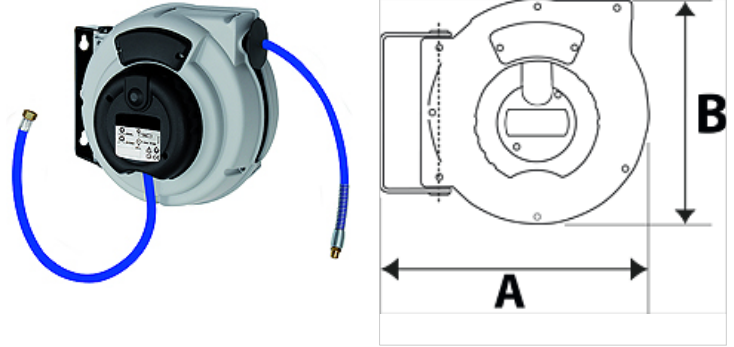

# K-SCHL-AUFROLLER STANDARD

Hose reel - standard type

**HANSA FLEX**

## Características

Material del tubo flexible	Polyurethane (PUR)
Temperatura de servicio	max +40 °C
Aplicación	for compressed air and water
Ángulo de giro	150°

## Descripción

Hose reel with automatic rewind and spring assembly. Robust hose locking mechanism, impact resistant plastic casing. Swivel wall mount made made from coated steel. Easy mounting on the wall or ceiling.

## Artículo

Denominación	Medida de mang.	A (mm)	B (mm)	Rosca salida	Rosca entrada	Presión de servicio máx. (bar)	Long. manguera (m)
K- 07 10 11 03	12 mm x 8 mm	325,0	275,0	G 1/4 AG	G 1/4 fem	10	9
K- 07 10 11 04	12 mm x 8 mm	355,0	315,0	G 1/4 AG	G 1/4 fem	15	12