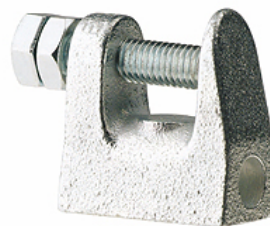

# K-KLEMMBUEGEL IG

Clamp strap with female thread

**HANSA FLEX**

## Características

**Material** nickel plated iron