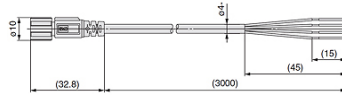

## Descripción

Connection cable with M8 plug, series PF3W, 4-wire, cable length 3.00 m