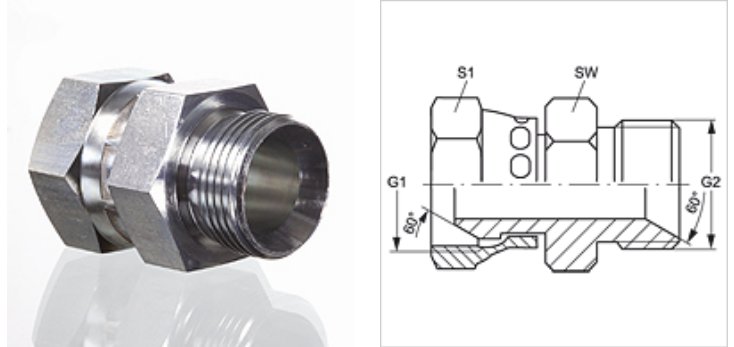

G AB HB

Ühendus

HANSA FLEX

Omadused

Ühendus 1	BSP-mutrikeere
Tihenditüüp 1	60° väliskoonus
Ühendus 2	BSP-väliskeere, silindriline
Tihenditüüp 2	60° sisekoonus
Tüüp	Ühendus
Ehitustüüp	Sirge
Materjal	Teras
Pinnatöötlus	galvaniseeritud

Artikkel

Märgistus	G1	G2	SW (mm)	S1
G AB 02 HB	G 1/8" -28	G 1/8" -28	14	14
G AB 02 HB 04	G 1/8" -28	G 1/4" -19	19	14
G AB 04 HB 02	G 1/4" -19	G 1/8" -28	14	19
G AB 04 HB	G 1/4" -19	G 1/4" -19	19	19
G AB 04 HB 06	G 1/4" -19	G 3/8" -19	22	19
G AB 04 HB 08	G 1/4" -19	G 1/2" -14	27	19
G AB 06 HB 04	G 3/8" -19	G 1/4" -19	19	22
G AB 06 HB	G 3/8" -19	G 3/8" -19	22	22
G AB 06 HB 08	G 3/8" -19	G 1/2" -14	27	22
G AB 06 HB 12	G 3/8" -19	G 3/4" -14	32	22
G AB 08 HB 04	G 1/2" -14	G 1/4" -19	19	27
G AB 08 HB 06	G 1/2" -14	G 3/8" -19	22	27
G AB 08 HB	G 1/2" -14	G 1/2" -14	27	27
G AB 08 HB 10	G 1/2" -14	G 5/8" -14	30	27
G AB 08 HB 12	G 1/2" -14	G 3/4" -14	32	27
G AB 08 HB 16	G 1/2" -14	G 1" -11	41	27
G AB 10 HB 06	G 5/8" -14	G 3/8" -19	30	30
G AB 10 HB 08	G 5/8" -14	G 1/2" -14	27	30
G AB 10 HB	G 5/8" -14	G 5/8" -14	30	30
G AB 10 HB 12	G 5/8" -14	G 3/4" -14	32	30
G AB 10 HB 16	G 5/8" -14	G 1" -11	41	30
G AB 12 HB 06	G 3/4" -14	G 3/8" -19	27	32
G AB 12 HB 08	G 3/4" -14	G 1/2" -14	27	32
G AB 12 HB 10	G 3/4" -14	G 5/8" -14	30	32
G AB 12 HB	G 3/4" -14	G 3/4" -14	32	32
G AB 12 HB 16	G 3/4" -14	G 1" -11	41	32
G AB 12 HB 20	G 3/4" -14	G 1.1/4" -11	50	32
G AB 16 HB 08	G 1" -11	G 1/2" -14	32	41
G AB 16 HB 10	G 1" -11	G 5/8" -14	32	41
G AB 16 HB 12	G 1" -11	G 3/4" -14	32	41
G AB 16 HB	G 1" -11	G 1" -11	41	41
G AB 16 HB 20	G 1" -11	G 1.1/4" -11	50	41
G AB 20 HB 12	G 1.1/4" -11	G 3/4" -14	41	50
G AB 20 HB 16	G 1.1/4" -11	G 1" -11	41	50
G AB 20 HB	G 1.1/4" -11	G 1.1/4" -11	50	50
G AB 20 HB 24	G 1.1/4" -11	G 1.1/2" -11	55	50
G AB 24 HB 20	G 1.1/2" -11	G 1.1/4" -11	50	55
G AB 24 HB	G 1.1/2" -11	G 1.1/2" -11	55	55
G AB 24 HB 32	G 1.1/2" -11	G 2" -11	70	55
G AB 32 HB 24	G 2" -11	G 1.1/2" -11	60	70
G AB 32 HB	G 2" -11	G 2" -11	70	70