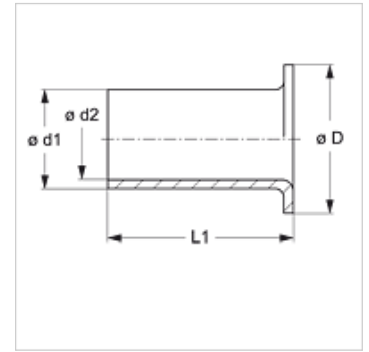

Omadused

Lisa	PA 11/12 plastmasstorudele
Tüüp	Tugevdushülssid
Materjal	Messing

Artikkel

Märgistus	D (mm)	Ø d1 (mm)	Ø d2 (mm)	L1 (mm)
TR 04-1 EH	3,5	2,0	1,3	8
TR 06-1 EH	5,0	4,0	3,2	10
TR 06-1.5 EH	5,0	3,0	2,2	10
TR 08-1 EH	8,0	6,0	5,0	15
TR 08-1.5 EH	8,0	5,0	4,0	15
TR 10-1 EH	10,0	8,0	6,7	15
TR 10-1.25 EH	10,0	7,5	6,5	10
TR 10-1.5 EH	10,0	7,0	-	-
TR 12-1 EH	12,0	10,0	8,7	15
TR 12-1.5 EH	12,0	9,0	7,7	15
TR 12-2 EH	12,0	8,0	6,7	15
TR 15-1.5 EH	14,0	12,0	10,7	15
TR 15-2 EH	14,0	11,0	7,0	15
TR 18-2 EH	17,8	14,0	12,7	18
TR 20-2 EH	17,8	16,0	14,7	18
TR 22-2 EH	21,8	18,0	16,7	20
TR 25-2.5 EH	21,8	20,0	18,7	20