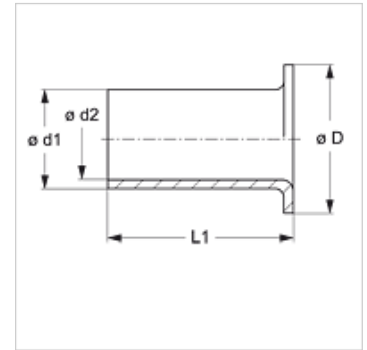

### Omadused

Lisa	PA 11/12 plastmasstorudele
Tüüp	Tugevdushülssid
Materjal	Messing

### Artikkel

Märgistus	D (mm)	Ø d1 (mm)	Ø d2 (mm)	L1 (mm)
TR 04-1 EH	3,5	2,0	1,3	8
TR 06-1 EH	5,0	4,0	3,2	10
TR 06-1.5 EH	5,0	3,0	2,2	10
TR 08-1 EH	8,0	6,0	5,0	15
TR 08-1.5 EH	8,0	5,0	4,0	15
TR 10-1 EH	10,0	8,0	6,7	15
TR 10-1.25 EH	10,0	7,5	6,5	10
TR 10-1.5 EH	10,0	7,0	-	-
TR 12-1 EH	12,0	10,0	8,7	15
TR 12-1.5 EH	12,0	9,0	7,7	15
TR 12-2 EH	12,0	8,0	6,7	15
TR 15-1.5 EH	14,0	12,0	10,7	15
TR 15-2 EH	14,0	11,0	7,0	15
TR 18-2 EH	17,8	14,0	12,7	18
TR 20-2 EH	17,8	16,0	14,7	18
TR 22-2 EH	21,8	18,0	16,7	20
TR 25-2.5 EH	21,8	20,0	18,7	20