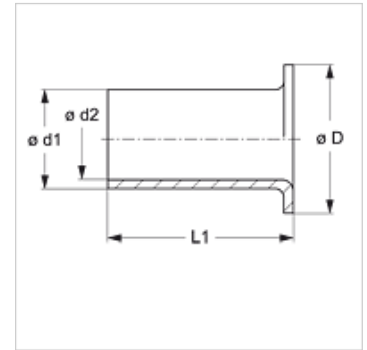

Omadused

Lisa	PA 11/12 plastmasstorudele
Tüüp	Tugevdushülssid
Materjal	Messing

Artikkel

Märgistus	D (mm)	Ø d1 (mm)	Ø d2 (mm)	L1 (mm)
TR 04-1 EH	3,5	2,0	1,3	8
TR 06-1 EH	5,0	4,0	3,2	10
TR 06-1.5 EH	5,0	3,0	2,2	10
TR 08-1 EH	8,0	6,0	5,0	15
TR 08-1.5 EH	8,0	5,0	4,0	15
TR 10-1 EH	10,0	8,0	6,7	15
TR 10-1.25 EH	10,0	7,5	6,5	10
TR 10-1.5 EH	10,0	7,0	-	-
TR 12-1 EH	12,0	10,0	8,7	15
TR 12-1.5 EH	12,0	9,0	7,7	15
TR 12-2 EH	12,0	8,0	6,7	15
TR 15-1.5 EH	14,0	12,0	10,7	15
TR 15-2 EH	14,0	11,0	7,0	15
TR 18-2 EH	17,8	14,0	12,7	18
TR 20-2 EH	17,8	16,0	14,7	18
TR 22-2 EH	21,8	18,0	16,7	20
TR 25-2.5 EH	21,8	20,0	18,7	20