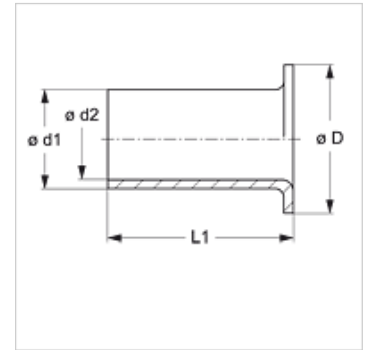

Omadused

Lisa	PA 11/12 plastmasstorudele
Tüüp	Tugevdushülssid
Materjal	Messing

Artikkel

Märgistus	D (mm)	Ø d1 (mm)	Ø d2 (mm)	L1 (mm)
TR 04-1 EH	3,5	2,0	1,3	8
TR 06-1 EH	5,0	4,0	3,2	10
TR 06-1.5 EH	5,0	3,0	2,2	10
TR 08-1 EH	8,0	6,0	5,0	15
TR 08-1.5 EH	8,0	5,0	4,0	15
TR 10-1 EH	10,0	8,0	6,7	15
TR 10-1.25 EH	10,0	7,5	6,5	10
TR 10-1.5 EH	10,0	7,0	-	-
TR 12-1 EH	12,0	10,0	8,7	15
TR 12-1.5 EH	12,0	9,0	7,7	15
TR 12-2 EH	12,0	8,0	6,7	15
TR 15-1.5 EH	14,0	12,0	10,7	15
TR 15-2 EH	14,0	11,0	7,0	15
TR 18-2 EH	17,8	14,0	12,7	18
TR 20-2 EH	17,8	16,0	14,7	18
TR 22-2 EH	21,8	18,0	16,7	20
TR 25-2.5 EH	21,8	20,0	18,7	20