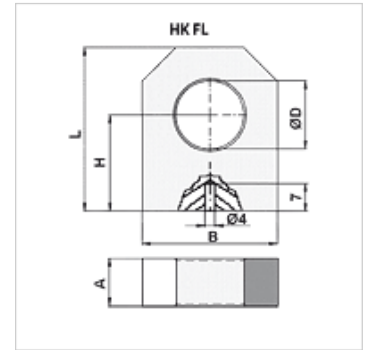

Omadused

Materjal Teras S355J0 (Fe510C)

Artikkel

Märgistus	A (mm)	B (mm)	H (mm)	L (mm)	Ø D (mm)	Kaal (kg)
HK FL 16	15,0	35,0	34,0	50,0	16,20	0,19
HK FL 20	20,0	40,0	40,0	60,0	20,25	0,38
HK FL 25	25,0	50,0	45,0	65,0	25,25	0,58
HK FL 30	30,0	60,0	50,0	75,0	30,25	0,79
HK FL 35	35,0	70,0	55,0	85,0	35,25	0,98
HK FL 40	40,0	80,0	60,0	100,0	40,25	1,22