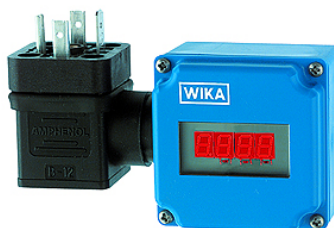

K-AUFSTECKKANZEIGE DIGITAL

Digital plug-in display

HANSA FLEX

Omadused

Ekraan	4-digit 7-segment LCD display. Digit height 10 mm
Töötemperatuur	0 °C to +50 °C
Sisendsignaali	4 to 20 mA, 2-wire
Elektriühendus	Adapter for plug to DIN 43650
Täpsus	± 0.2% ± 1 digit of span
Kaitse tüüp	IP 65
Vooluvarustus	From 4 to 20 mA loop of transmitter

Vihje

Lisaandmed saate soovi korral.

Kirjeldus

The digital plug-in display is freely programmable and easily mounted, and can therefore be retrofitted in a very short time without any problems, even if the transmitter is already in use. No external power supply is required. Suitable for all 4 to 20 mA transmitters with a right-angle connector. Freely programmable by means of keys inside the display.