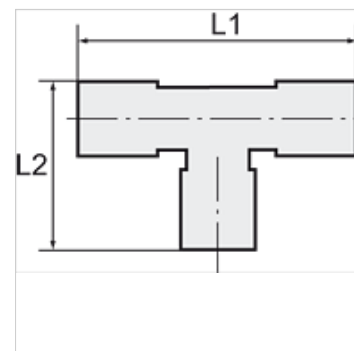

K-WASSERABSCHIEDER 22

Water trap tee for 22 mm pipe

HANSA FLEX

Omadused

Materjal Plastmass

Vihje

Lisaandmed saate soovi korral.

Kirjeldus

Prevents penetration of water into the stub

Lisateave

A detailed brochure containing installation instructions and information about pipe sizing is available for this product range

Artikkel

Märgistus	toru välise Ø jaoks	L1 (mm)	L2 (mm)
K- 07 10 08 63	22 mm	98,0	48,0