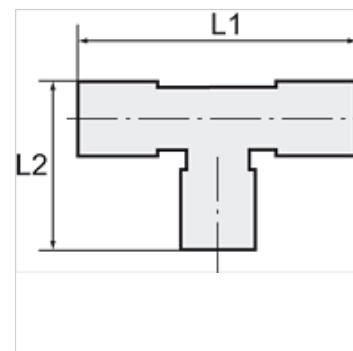

K-WASSERABSCHIEDER 22

Water trap tee for 22 mm pipe

HANSA FLEX

Omadused

Materjal Plastmass

Vihje

Lisaandmed saate soovi korral.

Kirjeldus

Prevents penetration of water into the stub

Lisateave

A detailed brochure containing installation instructions and information about pipe sizing is available for this product range

Artikkel

Märgistus	toru välise Ø jaoks	L1 (mm)	L2 (mm)
K- 07 10 08 63	22 mm	98,0	48,0