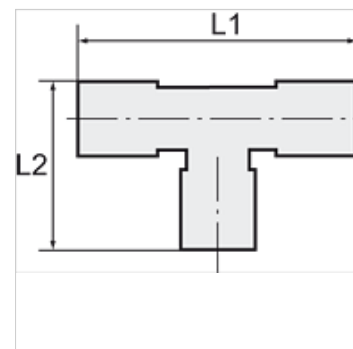

K-WASSERABSCHIEDER 22

Water trap tee for 22 mm pipe

HANSA FLEX

Omadused

Materjal Plastmass

Vihje

Lisaandmed saate soovi korral.

Kirjeldus

Prevents penetration of water into the stub

Lisateave

A detailed brochure containing installation instructions and information about pipe sizing is available for this product range

Artikkel

Märgistus	toru välise Ø jaoks	L1 (mm)	L2 (mm)
K- 07 10 08 63	22 mm	98,0	48,0