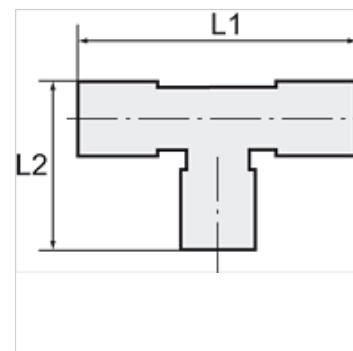

K-WASSERABSCHIEDER 22

Water trap tee for 22 mm pipe

HANSA FLEX

Omadused

Materjal Plastmass

Vihje

Lisaandmed saate soovi korral.

Kirjeldus

Prevents penetration of water into the stub

Lisateave

A detailed brochure containing installation instructions and information about pipe sizing is available for this product range

Artikkel

| Märgistus | toru välise Ø jaoks | L1 (mm) | L2 (mm) |
|----------------|---------------------|------------|------------|
| K- 07 10 08 63 | 22 mm | 98,0 | 48,0 |