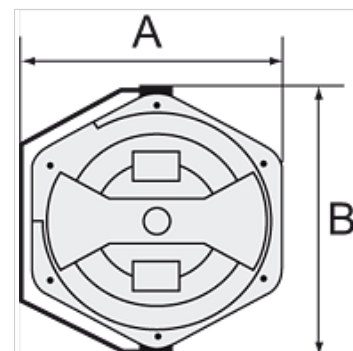

K-SCHL-AUFROLLER LUFT H

Hose reels for compressed air, high flow capacity

HANSA FLEX

Omadused

Voolikumaterjal Braided polyurethane

Töö rõhk maks 12 baari

Töötemperatuur -20 °C to +60 °C

Pöördnurk 300°

Vihje

Lisaandmed saate soovi korral.

Kirjeldus

Specially designed to ensure a high flow capacity. Easy mounting on the wall or ceiling. Closed, rugged, impact-resistant housing made of POM, supply/outlet R 1/4 male thread and lightweight, hard-wearing, oil-resistant polyurethane hose. Incl. 2 m feeder hose.

Artikkel

Märgistus	Vooliku mõõt	A (mm)	B (mm)	Vooliku pikkus (m)
K- 07 10 06 14	16 mm x 11 mm	394,5	436,0	10