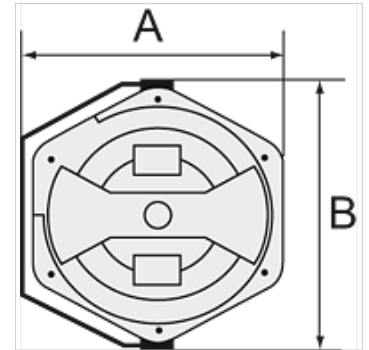

K-SCHL-AUFROLLER WASSER

Hose reels for water

HANSA FLEX

Omadused

Voolikumaterjal	Braided PVC
Töö rõhk	Max. 9 bar
Töötemperatuur	+5 °C to +60 °C
Pöördenuk	300°

Vihje

Lisaandmed saate soovi korral.

Kirjeldus

For easy mounting on the wall or ceiling. Closed, rugged, impact-resistant housing made of POM, supply/outlet R 1/4 male thread and lightweight, hard-wearing, braided PVC hose. Incl. 2 m feeder hose.

Artikkel

Märgistus	Vooliku mõõt	A (mm)	B (mm)	Vooliku pikkus (m)
K- 07 10 06 17	13 mm x 9,5 mm	394,5	436,0	14