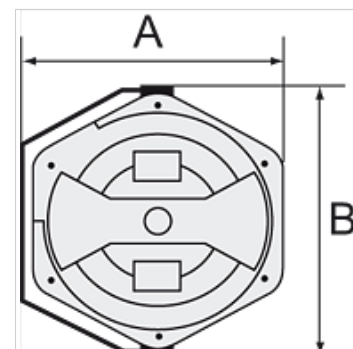

K-SCHL-AUFROLLER WASSER

Hose reels for water

HANSA FLEX

Omadused

Voolikumaterjal	Braided PVC
Töö rõhk	Max. 9 bar
Töötemperatuur	+5 °C to +60 °C
Pöördenurk	300°

Vihje

Lisaandmed saate soovi korral.

Kirjeldus

For easy mounting on the wall or ceiling. Closed, rugged, impact-resistant housing made of POM, supply/outlet R 1/4 male thread and lightweight, hard-wearing, braided PVC hose. Incl. 2 m feeder hose.

Artikkel

Märgistus	Vooliku mõõt	A (mm)	B (mm)	Vooliku pikkus (m)
K- 07 10 06 17	13 mm x 9,5 mm	394,5	436,0	14