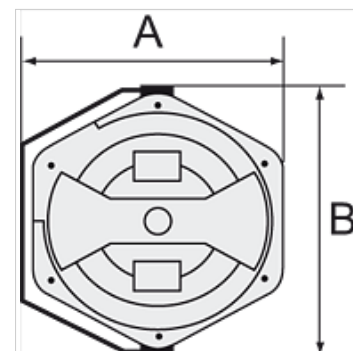

K-SCHL-AUFROLLER WASSER

Hose reels for water

HANSA FLEX

Omadused

Voolikumaterjal	Braided PVC
Töö rõhk	Max. 9 bar
Töötemperatuur	+5 °C to +60 °C
Pöördenurk	300°

Vihje

Lisaandmed saate soovi korral.

Kirjeldus

For easy mounting on the wall or ceiling. Closed, rugged, impact-resistant housing made of POM, supply/outlet R 1/4 male thread and lightweight, hard-wearing, braided PVC hose. Incl. 2 m feeder hose.

Artikkel

Märgistus	Vooliku mõõt	A (mm)	B (mm)	Vooliku pikkus (m)
K- 07 10 06 17	13 mm x 9,5 mm	394,5	436,0	14