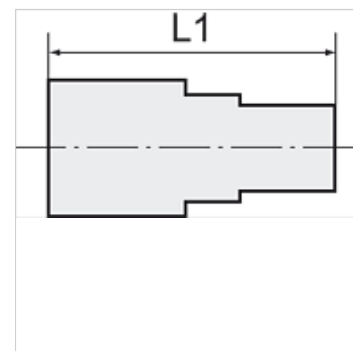

# K-GAM IG 5

Female connectors, parallel female thread

**HANSA FLEX**

## Artikkel

Märgistus	Keere	Vooliku jaoks	L1 (mm)	SW
K- 07 40 30 14	G 1/4	6 mm / 4 mm	25,0	17 mm
K- 07 40 30 15	G 1/4	8 mm / 6 mm	25,0	17 mm