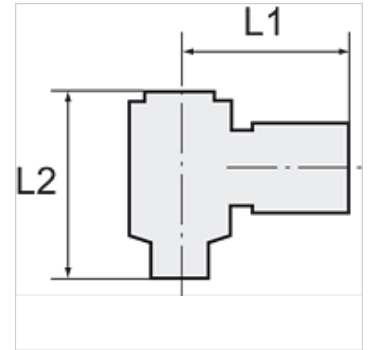

K-W90 VERSCHR DREH HS ALU POM BLAU

Union elbows with aluminium banjo bolt, swivel type

HANSA FLEX

Omadused

Töörõhk	0 - 10 bar
Temperatuuri ulatus	-10 °C to +60 °C

Vihje

Lisaandmed saate soovi korral.

Artikkel

Märgistus	Keere	Vooliku jaoks	L1 (mm)	L2 (mm)
K- 07 40 33 24	G 1/8	6 mm / 4 mm	23,0	27,0
K- 07 40 33 25	G 1/8	8 mm / 6 mm	25,0	27,0
K- 07 40 33 26	G 1/4	6 mm / 4 mm	25,0	29,0
K- 07 40 33 27	G 1/4	8 mm / 6 mm	26,5	29,0