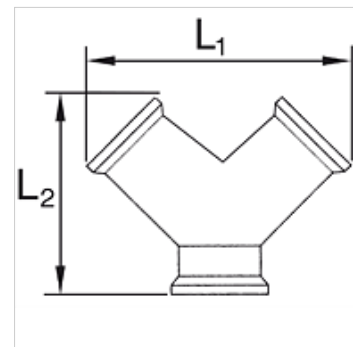

K-VT 2-FACH MS NI

Distributors, 2 outlets, nickel-plated brass

HANSA FLEX

Omadused

Töörõhk	max 10 baari
Materjal	Nikeldatud messing

Vihje

Lisaandmed saate soovi korral.

Artikkel

Märgistus	Keere	Outlets	L1 (mm)	L2 (mm)
K- 07 40 40 14	G 1/8 male	2 x female	29,0	32,0
K- 07 40 40 15	G 1/4 male	2 x female	36,0	38,0
K- 07 40 45 63	G 3/8 male	2 x female	41,0	42,5
K- 07 40 45 62	G 1/2 male	2 x female	53,0	53,0
K- 07 40 45 66	G 1/8 female	2 x female	29,0	26,5
K- 07 40 40 82	G 1/4 female	2 x female	36,0	32,0
K- 07 40 40 85	G 3/8 female	2 x female	41,0	37,0
K- 07 40 40 86	G 1/2 female	2 x female	53,0	45,0