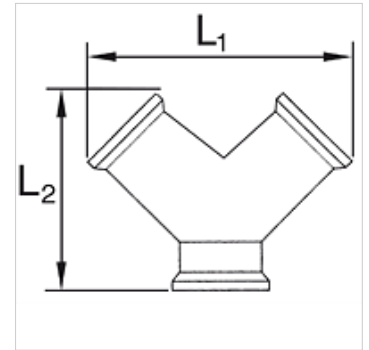

K-VT 2-FACH MS NI

Distributors, 2 outlets, nickel-plated brass

HANSA FLEX

Omadused

Töörõhk max 10 baari

Materjal Nikeldatud messing

Vihje

Lisaandmed saate soovi korral.

Artikkel

Märgistus	Keere	Outlets	L1 (mm)	L2 (mm)
K- 07 40 40 14	G 1/8 male	2 x female	29,0	32,0
K- 07 40 40 15	G 1/4 male	2 x female	36,0	38,0
K- 07 40 45 63	G 3/8 male	2 x female	41,0	42,5
K- 07 40 45 62	G 1/2 male	2 x female	53,0	53,0
K- 07 40 45 66	G 1/8 female	2 x female	29,0	26,5
K- 07 40 40 82	G 1/4 female	2 x female	36,0	32,0
K- 07 40 40 85	G 3/8 female	2 x female	41,0	37,0
K- 07 40 40 86	G 1/2 female	2 x female	53,0	45,0