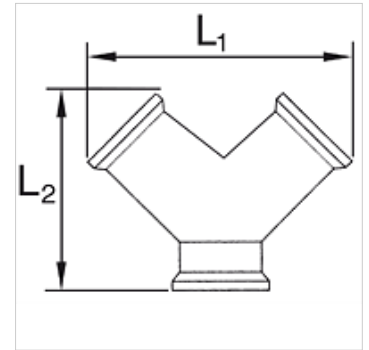

## Omadused

Töörõhk max 10 baari

Materjal Nikeldatud messing

## Artikkel

Märgistus	Keere	Outlets	L1 (mm)	L2 (mm)
K- 07 40 40 14	G 1/8 male	2 x female	29,0	32,0
K- 07 40 40 15	G 1/4 male	2 x female	36,0	38,0
K- 07 40 45 63	G 3/8 male	2 x female	41,0	42,5
K- 07 40 45 62	G 1/2 male	2 x female	53,0	53,0
K- 07 40 45 66	G 1/8 female	2 x female	29,0	26,5
K- 07 40 40 82	G 1/4 female	2 x female	36,0	32,0
K- 07 40 40 85	G 3/8 female	2 x female	41,0	37,0
K- 07 40 40 86	G 1/2 female	2 x female	53,0	45,0