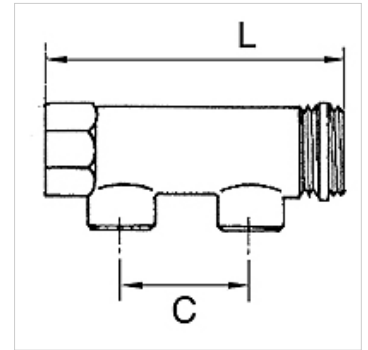

# K-VTST 2 AB MS

Distributor pieces, brass, with 2 outlets

**HANSA FLEX**

## Omadused

Ühendus	G 3/4 and G 1 incl. PTFE-sealing at outer thread, G 1 1/4 without sealing
Töörõhk	max 10 baari

## Artikkel

Märgistus	Väljundi ühendus	Sisendi ühendus	C (mm)	L (mm)
K- 07 40 40 49	2 x 1/2 male	2 x 3/4	50,0	110,0
K- 07 40 40 50	2 x 1/2 female	2 x 3/4	50,0	110,0
K- 07 40 40 51	2 x 1/2 male	2 x 1	50,0	113,0
K- 07 40 40 52	2 x 1/2 female	2 x 1	50,0	113,0
K- 07 40 40 53	2 x 1/2 male	2 x 1 1/4	60,0	137,0
K- 07 40 40 54	2 x 1/2 female	2 x 1 1/4	60,0	137,0