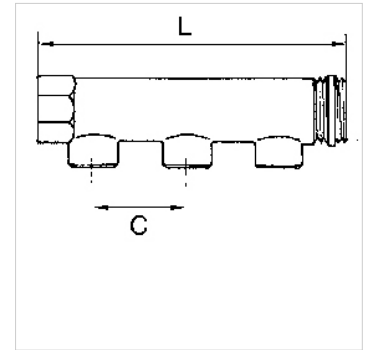

# K-VTST 3 AB MS

Distributor pieces, brass, with 3 outlets

**HANSA FLEX**

## Omadused

Ühendus	G 3/4 and G 1 incl. PTFE-sealing at outer thread, G 1 1/4 without sealing
Töö rõhk	max 10 baari

## Artikkel

Märgistus	Väljundi ühendus	Sisendi ühendus	C (mm)	L (mm)
K- 07 40 40 55	3 x 1/2 male	2 x 3/4	50,0	160,0
K- 07 40 40 56	3 x 1/2 female	2 x 3/4	50,0	160,0
K- 07 40 40 57	3 x 1/2 male	2 x 1	50,0	163,0
K- 07 40 40 58	3 x 1/2 female	2 x 1	50,0	163,0
K- 07 40 40 59	3 x 1/2 male	2 x 1 1/4	60,0	197,0
K- 07 40 40 60	3 x 1/2 female	2 x 1 1/4	60,0	197,0