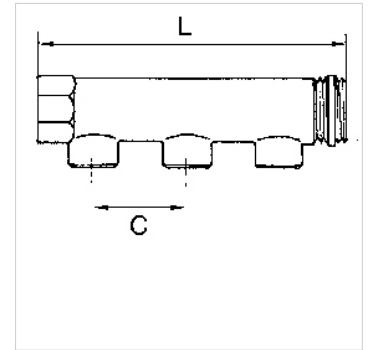

K-VTST 3 AB MS

Distributor pieces, brass, with 3 outlets

HANSA FLEX

Omadused

Ühendus	G 3/4 and G 1 incl. PTFE-sealing at outer thread, G 1 1/4 without sealing
Töö rõhk	max 10 baari

Vihje

Lisaandmed saate soovi korral.

Kirjeldus

For assembling compressed air taps. End fittings with 1 x male and 1 x female thread, outlets optionally with male or female thread.

Artikkel

Märgistus	Väljundi ühendus	Sisendi ühendus	C (mm)	L (mm)
K- 07 40 40 55	3 x 1/2 male	2 x 3/4	50,0	160,0
K- 07 40 40 56	3 x 1/2 female	2 x 3/4	50,0	160,0
K- 07 40 40 57	3 x 1/2 male	2 x 1	50,0	163,0
K- 07 40 40 58	3 x 1/2 female	2 x 1	50,0	163,0
K- 07 40 40 59	3 x 1/2 male	2 x 1 1/4	60,0	197,0
K- 07 40 40 60	3 x 1/2 female	2 x 1 1/4	60,0	197,0