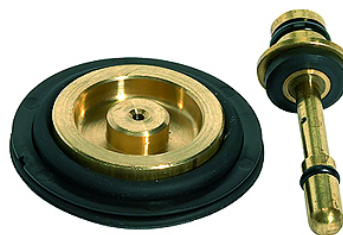

K-VERSCHLEI-SATZ VARIOBLOC

Set of wearing parts

HANSA FLEX

Kirjeldus

diaphragm, sealing cone, seal

Artikkel

Märgistus	Kirjeldus
K- 07 25 16 92	Set of wearing parts (diaphragm, sealing cone, seal). Compatible with G 1/4, G 3/8
K- 07 25 16 93	Set of wearing parts (diaphragm, sealing cone, seal). Compatible with G 1/2, G 3/4, G 1

on järgnevate toodete varuosad

K-DRG VARIOBLOC	Pressure regulators
K-DRG DRVS VARIOBLOC	Pressure regulators with pressure supply at both ends
K-FI REGL PC-BEHAEL MANO VARIOBLOC	Filter regulators with polycarbonate bowl and pressure gauge
K-FI REGL METALLBEHAEL S MANO VARIOB	Filter regulators with metal bowl, incl. sight glass and pressure gauge
K-WTEH 3-TLG PC-BEHAEL VARIOBLOC	Service units, 3-piece with polycarbonate bowl
K-WTEH 3-TLG MET SICH TROPF VARIOBL	Service units, 3-piece with metal bowl, incl. sight glass and metal sight dome
K-WTEH 2-TLG PC-BEHAEL VARIOBLOC	Service units, 2-piece with polycarbonate bowl
K-WTEH 2-TLG MET SICH TROPF VARIOBL	Service units, 2-piece with metal bowl, incl. sight glass and metal sight dome