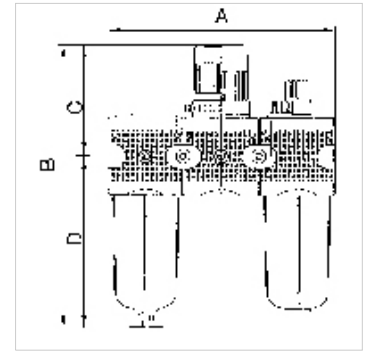

K-WTEH 3-TLG MET SICH TROPF MULTIFI

Service units, 3-piece with metal bowl and sight glass, metal sight dome

HANSA FLEX

Omadused

Sisendrõhk	Max. 16 bar (polycarbonate bowl), Max. 20 bar (metal bowl)
Aine temperatuur	max. 60 °C
Keskonnatemperatuur	Max. 60 °C
Filterelemendi pooride suurus	5 µm (BG 1 / BG 2), 40 µm (BG 3)
Tihendusmaterjal	NBR
Vedrukate	POM-brass
Korpus	Die-cast zinc, Aluminium for G 1 variant
Tilgapüüdur	PA (polycarbonate bowl), Zinc-glass-NBR (metal bowl)
Drain valve	Semi-automatic
Läbivoolu väärtuse mõõtmise	At P1 = 8 bar, P2 = 6 bar and pressure drop $\Delta p = 1$ bar

Vihje

Lisaandmed saate soovi korral.

Kirjeldus

Three-piece service units consisting of a reversible diaphragm pressure regulator, independent of inlet pressure, with self-relieving design, centrifugal separator and proportional lubricator.

Tellimisinfo

3-piece service units are also available in other control ranges (0.1 - 3 bar, 0.2 - 6 bar and 0.5 - 16 bar) and in lockable version. Please ask for more information.

Lisateave

1500 l/min: P1: 10 bar, P2: 7 bar, $\Delta p \leq 0.1$ bar.

Artikkel

Märgistus	Keere	Reguleerimisvahemik	Läbivool (L/min)	A (mm)	B	C (mm)	D (mm)	DN	Ehitussuurus
K- 07 25 01 11	G 1/4	0.5 - 10 bar	1100	138,0	196,0 mm	67,0	129,0	6	1
K- 07 25 01 14	G 3/8	0.5 - 10 bar	1100	138,0	196,0 mm	67,0	129,0	10	1
K- 07 25 01 17	G 1/2	0.5 - 10 bar	3000	202,0	248,0 mm	97,0	151,0	15	2
K- 07 25 01 20	G 3/4	0.5 - 10 bar	3000	202,0	248,0 mm	97,0	151,0	20	2
K- 07 25 01 23	G 1	0.5 - 10 bar	11300	300,0	385,0 mm	128,0	257,0	25	3