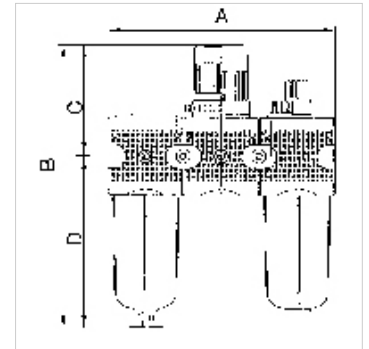

K-WTEH 3-TLG MET SICH TROPF MULTIFI

Service units, 3-piece with metal bowl and sight glass, metal sight dome

HANSA FLEX

Omadused

Sisendrõhk	Max. 16 bar (polycarbonate bowl), Max. 20 bar (metal bowl)
Aine temperatuur	max. 60 °C
Keskonnatemperatuur	Max. 60 °C
Filterelemendi pooride suurus	5 µm (BG 1 / BG 2), 40 µm (BG 3)
Tihendusmaterjal	NBR
Vedrukate	POM-brass
Korpus	Die-cast zinc, Aluminium for G 1 variant
Tilgapüüdur	PA (polycarbonate bowl), Zinc-glass-NBR (metal bowl)
Drain valve	Semi-automatic
Läbivoolu väärtuse mõõtmise	At P1 = 8 bar, P2 = 6 bar and pressure drop $\Delta p = 1$ bar

Vihje

Lisaandmed saate soovi korral.

Kirjeldus

Three-piece service units consisting of a reversible diaphragm pressure regulator, independent of inlet pressure, with self-relieving design, centrifugal separator and proportional lubricator.

Tellimisinfo

3-piece service units are also available in other control ranges (0.1 - 3 bar, 0.2 - 6 bar and 0.5 - 16 bar) and in lockable version. Please ask for more information.

Lisateave

1500 l/min: P1: 10 bar, P2: 7 bar, $\Delta p \leq 0.1$ bar.

Artikkel

Märgistus	Keere	Reguleerimisvahemik	Läbivool (L/min)	A (mm)	B	C (mm)	D (mm)	DN	Ehitussuurus
K- 07 25 01 11	G 1/4	0.5 - 10 bar	1100	138,0	196,0 mm	67,0	129,0	6	1
K- 07 25 01 14	G 3/8	0.5 - 10 bar	1100	138,0	196,0 mm	67,0	129,0	10	1
K- 07 25 01 17	G 1/2	0.5 - 10 bar	3000	202,0	248,0 mm	97,0	151,0	15	2
K- 07 25 01 20	G 3/4	0.5 - 10 bar	3000	202,0	248,0 mm	97,0	151,0	20	2
K- 07 25 01 23	G 1	0.5 - 10 bar	11300	300,0	385,0 mm	128,0	257,0	25	3