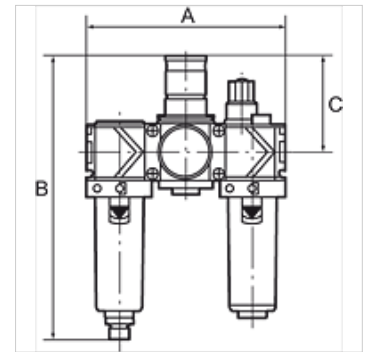

## Omadused

<b>Sisendrõhk</b>	Max. 16 bar (polycarbonate bowl), Max. 20 bar (metal bowl)
<b>Aine temperatuur</b>	max. 50 °C
<b>Keskkonnatemperatuur</b>	Max. 50 °C (polycarbonate bowl), Max. 80 °C (metal bowl)
<b>Filtrelemendi pooride suurus</b>	40 µm
<b>Tihendusmaterjal</b>	NBR
<b>Vedrukate</b>	POM
<b>Korpus</b>	Die-cast zinc
<b>Membraan</b>	NBR
<b>Tilgapüüdur</b>	PA
<b>Drain valve</b>	Manual
<b>Läbivoolu väärtuse mõõtmine</b>	At P1 = 10 bar, P2 = 6 bar and pressure drop $\Delta p = 1$ bar

## Kirjeldus

Two or three-piece service units consisting of a reversible diaphragm pressure regulator, independent of inlet pressure, with self-relieving design, combined with a centrifugal separator and a proportional lubricator. Approved series in modern industrial design, with the following key benefits: Simple handling, Convenient modular assembly thanks to innovative fasteners, Excellent flow values.

## Artikkel

Märgistus	Keere	Reguleerimisvahemik	Läbivool (L/min)	A (mm)	B	C (mm)
K- 07 25 14 11	G 1/4	0.5 - 10 bar	1500	144,0	201,0 mm	68,0
K- 07 25 14 13	G 3/8	0.5 - 10 bar	1800	144,0	201,0 mm	68,0
K- 07 25 14 15	G 1/2	0.5 - 10 bar	3400	210,0	247,0 mm	98,0
K- 07 25 14 17	G 3/4	0.5 - 10 bar	5000	210,0	247,0 mm	98,0
K- 07 25 14 19	G 1	0.5 - 10 bar	5000	264,0	247,0 mm	98,0