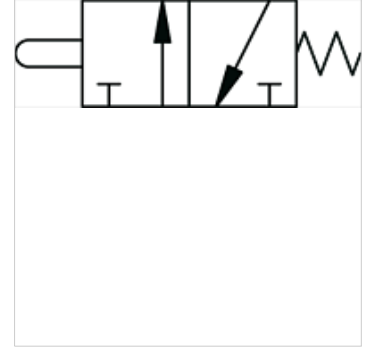

K-WMV 3/2 MANU DREHKNOPF

3/2-way miniature valves, manually operated, with rotary knob (2 positions)

HANSA FLEX

Omadused

Funktsioon	NC
Töörõhk	0,5–10 bar
Töötemperatuur	–10 °C kuni +60 °C
Läbivool 6 bar ja 5 bar	35 NI/min
Nimi-Ø	2,5 mm
Käivitusrõhk 6 bar	8 N
Ventiilikorpus	Alumiinium
Surunupp	Nikeldatud messing
Vedru	Roostevaba teras
Tihendusmaterjal	NBR

Vihje

Lisaandmed saate soovi korral.

Kirjeldus

Monostable (non-latching) and bistable (latching) versions available.

Artikkel

Märgistus	Ühendus	Rakendus
K- 07 15 00 54	4 mm küljel	monostable
K- 07 15 00 55	M 5 küljel	monostable
K- 07 15 00 56	4 mm küljel	bistabiilne
K- 07 15 00 57	M 5 küljel	bistabiilne