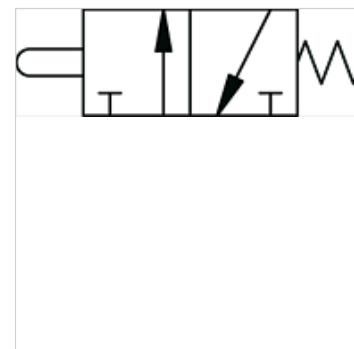

K-WMV 3/2 MANU DREHKNOPF

3/2-way miniature valves, manually operated, with rotary knob (2 positions)

HANSA FLEX

Omadused

Funktsioon	NC
Töörõhk	0,5–10 bar
Töötemperatuur	–10 °C kuni +60 °C
Läbivool 6 bar ja 5 bar	35 NI/min
Nimi-Ø	2,5 mm
Käivitusrõhk 6 bar	8 N
Ventiilikorpus	Alumiinium
Surunupp	Nikeldatud messing
Vedru	Roostevaba teras
Tihendusmaterjal	NBR

Vihje

Lisaandmed saate soovi korral.

Kirjeldus

Monostable (non-latching) and bistable (latching) versions available.

Artikkel

Märgistus	Ühendus	Rakendus
K- 07 15 00 54	4 mm küljel	monostable
K- 07 15 00 55	M 5 küljel	monostable
K- 07 15 00 56	4 mm küljel	bistabiilne
K- 07 15 00 57	M 5 küljel	bistabiilne