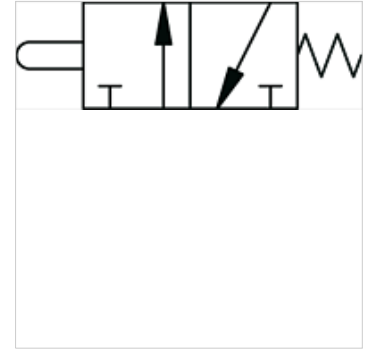

K-WMV 3/2 MANU DREHKNOPF

3/2-way miniature valves, manually operated, with rotary knob (2 positions)

HANSA FLEX

Omadused

Funktsioon	NC
Töörõhk	0,5–10 bar
Töötemperatuur	–10 °C kuni +60 °C
Läbivool 6 bar ja 5 bar	35 NI/min
Nimi-Ø	2,5 mm
Käivitusrõhk 6 bar	8 N
Ventiilikorpus	Alumiinium
Surunupp	Nikeldatud messing
Vedru	Roostevaba teras
Tihendusmaterjal	NBR

Vihje

Lisaandmed saate soovi korral.

Kirjeldus

Monostable (non-latching) and bistable (latching) versions available.

Artikkel

Märgistus	Ühendus	Rakendus
K- 07 15 00 54	4 mm küljel	monostable
K- 07 15 00 55	M 5 küljel	monostable
K- 07 15 00 56	4 mm küljel	bistabiilne
K- 07 15 00 57	M 5 küljel	bistabiilne