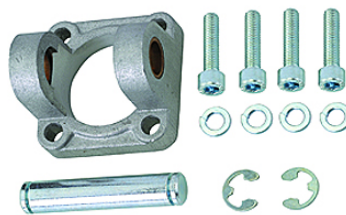

# K-SCHWENKGABELBEFESTIG

Female hinge model

**HANSA FLEX**

## Artikkel

Märgistus	Kolbide Ø	Rakendamine
K- 07 15 21 66	32 mm	With four screws, one pin and snap rings
K- 07 15 21 67	40 mm	With four screws, one pin and snap rings
K- 07 15 21 68	50 mm	With four screws, one pin and snap rings
K- 07 15 21 69	63 mm	With four screws, one pin and snap rings
K- 07 15 21 70	80 mm	With four screws, one pin and snap rings
K- 07 15 21 90	100 mm	With four screws, one pin and snap rings
K- 07 15 21 91	125 mm	With four screws, one pin and snap rings